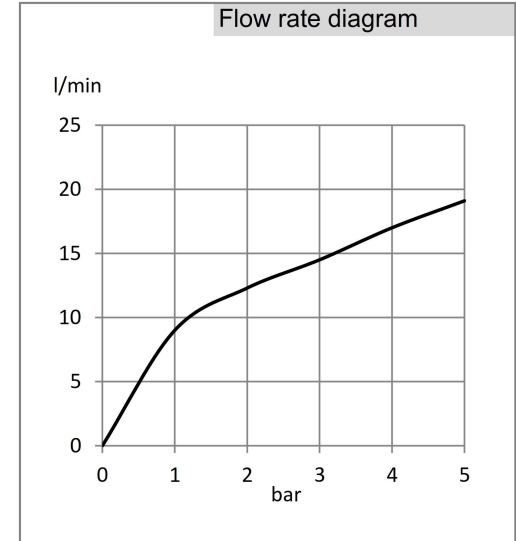

Product: **Shower set 1 S DN 15**

Ref.: **RAK62001**

Product description

shower set 1 S DN 15
 L = 600 mm
 wall rail with horizontally and vertically adjustable slider
 flexible shower hose
 1/2 x 1/2 inch x 1500 mm
 with conical nuts
 1 S hand-held shower DN 15
 with cleaning system
 with soap dish
 with screws and dowels

Finishes:
 05 chrome plated

Product picture

Advertisement

- * KLUDI RAK LLC item no. RAK62001
 1S shower set L=600mm
- ** chrome plated brass/plastic
- *** DIN EN 1113 / DIN EN 1112

shower set, manufacturer KLUDI RAK LLC item no. RAK62001
 chrome plated plastic / brass, length 600 mm,
 with horizontal and vertical adjustable slider, wall bar with pipe diameter 25 mm,
 for borehole distance 500 mm, with soap dish, with flexible shower hose with conical nuts
 1/2 x 1/2 inch x 1500 mm, with hand-held shower DN 15, chrome plated plastic,
 with rain shower, noise level DIN EN 4109 group I.

Dimensional drawing

Flow rate diagram

KLUDI

RAK