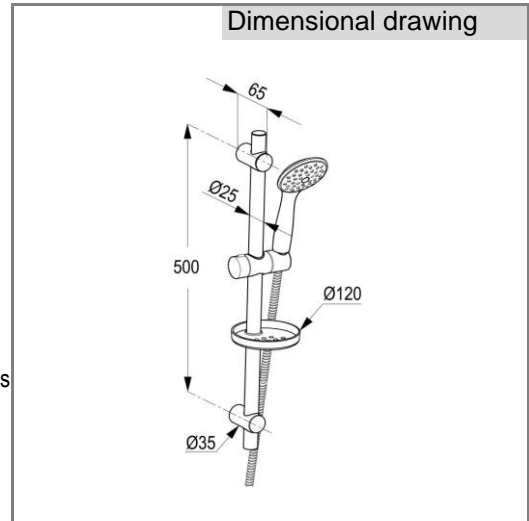

Product: **Shower set 1 S DN 15**

Ref.: **RAK62001**

Product description

shower set 1 S DN 15
 L = 600 mm
 wall rail with horizontally and vertically adjustable slider
 flexible shower hose
 1/2 x 1/2 inch x 1500 mm
 with conical nuts
 1 S hand-held shower DN 15
 with cleaning system
 with soap dish
 with screws and dowels

Finishes:
 05 chrome plated

Product picture

Advertisement

- * KLUDI RAK LLC item no. RAK62001
 1S shower set L=600mm
- ** chrome plated brass/plastic
- *** DIN EN 1113 / DIN EN 1112

shower set, manufacturer KLUDI RAK LLC item no. RAK62001
 chrome plated plastic / brass, length 600 mm,
 with horizontal and vertical adjustable slider, wall bar with pipe diameter 25 mm,
 for borehole distance 500 mm, with soap dish, with flexible shower hose with conical nuts
 1/2 x 1/2 inch x 1500 mm, with hand-held shower DN 15, chrome plated plastic,
 with rain shower, noise level DIN EN 4109 group I.

Dimensional drawing

Flow rate diagram

KLUDI

RAK