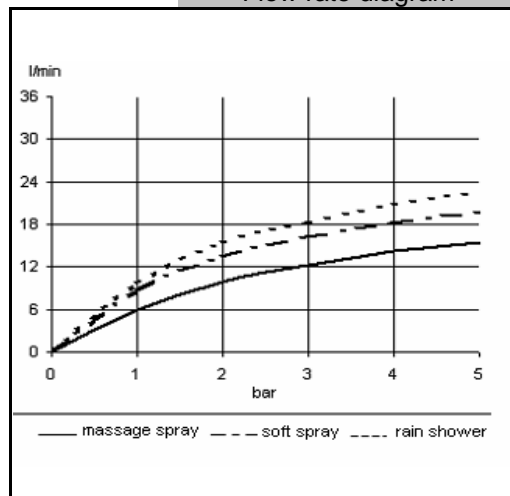

Product: **SHOWER 3 S shower set**

Ref.: **RAK6034105**

Product description

L = 900 mm
 wall bar
 with slider horizontally and vertically
 adjustable, with soap dish
 with fixing kit
 3 S hand-held shower DN 15
 with quick lime deposit cleaning system:
 rain shower / soft spray / massage spray
 Logoflex-hose, plastic coated
 with metal-effect and conical nuts
 1/2 x 1/2 inch x 1600 mm

shower set, manufacturer KLUDI RAK LLC item no. RAK6034105, chrome plated plastic / brass, length 900 mm, with horizontal and vertical adjustable slider, wall bar with pipe diameter 23 mm, for borehole distance 915 mm, with soap dish, with Logoflex-hose plastic coated with metal effect, with conical nuts 1/2 x 1/2 inch x 1600 mm, with hand-held shower DN 15, chrome plated plastic, with quick lime deposit cleaning system: rain shower / soft spray / massage spray,

Product picture

Dimensional drawing

Flow rate diagram

KLUDI
RAK