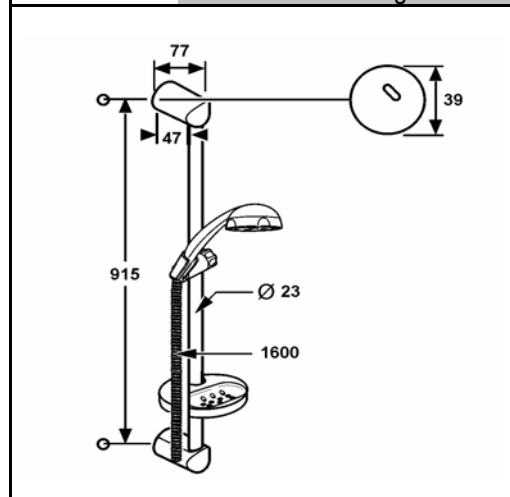

Product: **SHOWER 3 S shower set**

Ref.: **RAK6034105**

Product description

L = 900 mm
 wall bar
 with slider horizontally and vertically
 adjustable, with soap dish
 with fixing kit
 3 S hand-held shower DN 15
 with quick lime deposit cleaning system:
 rain shower / soft spray / massage spray
 Logoflex-hose, plastic coated
 with metal-effect and conical nuts
 1/2 x 1/2 inch x 1600 mm

Finishes:
 05 chrome plated

Advertisement

- * KLUDI RAK LLC shower set
 item no. RAK6034105
- ** chrome plated brass/plastic
- *** shower hose in acc. to DIN EN 1113
- **** handshower in acc. to DIN EN 1112

shower set, manufacturer KLUDI RAK LLC item no. RAK6034105, chrome plated plastic / brass, length 900 mm, with horizontal and vertical adjustable slider, wall bar with pipe diameter 23 mm, for borehole distance 915 mm, with soap dish, with Logoflex-hose plastic coated with metal effect, with conical nuts 1/2 x 1/2 inch x 1600 mm, with hand-held shower DN 15, chrome plated plastic, with quick lime deposit cleaning system: rain shower / soft spray / massage spray,

Product picture

Dimensional drawing

Flow rate diagram

KLUDI
RAK