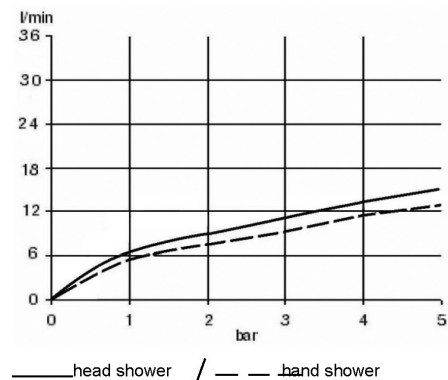

TECHNICAL DATASHEET

Reference: RAK48003

Product: Dual shower system L = 1160 mm

RAK48003

chrome

Product Description:

solid lever
wall fastening
hand/head shower
two way ceramic diverter
with 1S hand-held shower 1/2 inch
ridgeless adjustable shower holder
vertically and cylindrically adjustable shower holder
shower hoses with 1/2 inch nut
with fixing kit
swivel head shower

Advertisement:

* KLUDI RAK LLC item no. RAK48003* chrome plated brass
* in accordance to DIN EN 1112/ EN 1113
* with two way ceramic diverter

Dual shower system DN 15, manufacturer KLUDI RAK LLC item no. RAK48003 chrome plated brass, wall fastening, with 1S hand-held shower DN 15, with shower hose 1/2 inch x 1/2 inch x 800 mm length for connection between shower system and shower mixer and shower hose 1/2 inch x 1/2 inch x 1500 mm length for using hand-held shower, chrome plated head shower, with one fixed wall holder (above) and one adjustable wall holder (lower) for borehole distance 620 mm, for pressure type water heater, for continuous line heater

Line Drawing:

Water Flow Rate#:

variation: ± 15%

RAK48003 online

1/6/2021

KLUDI
RAK
"We Stand for Water Saving"