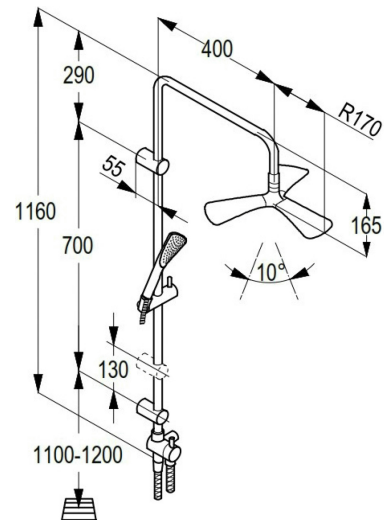

TECHNICAL DATASHEET

Reference: RAK48003

Product: Dual shower system L = 1160 mm

RAK48003

chrome

Product Description:

solid lever
wall fastening
hand/head shower
two way ceramic diverter
with 1S hand-held shower 1/2 inch
ridgeless adjustable shower holder
vertically and cylindrically adjustable shower holder
shower hoses with 1/2 inch nut
with fixing kit
swivel head shower

Advertisement:

* KLUDI RAK LLC item no. RAK48003* chrome plated brass
* in accordance to DIN EN 1112/ EN 1113
* with two way ceramic diverter

Dual shower system DN 15, manufacturer KLUDI RAK LLC item no. RAK48003 chrome plated brass, wall fastening, with 1S hand-held shower DN 15, with shower hose 1/2 inch x 1/2 inch x 800 mm length for connection between shower system and shower mixer and shower hose 1/2 inch x 1/2 inch x 1500 mm length for using hand-held shower, chrome plated head shower, with one fixed wall holder (above) and one adjustable wall holder (lower) for borehole distance 620 mm, for pressure type water heater, for continuous line heater

Line Drawing:

Water Flow Rate#:

variation: ± 15%

RAK48003 online

1/6/2021

KLUDI
RAK
"We Stand for Water Saving"