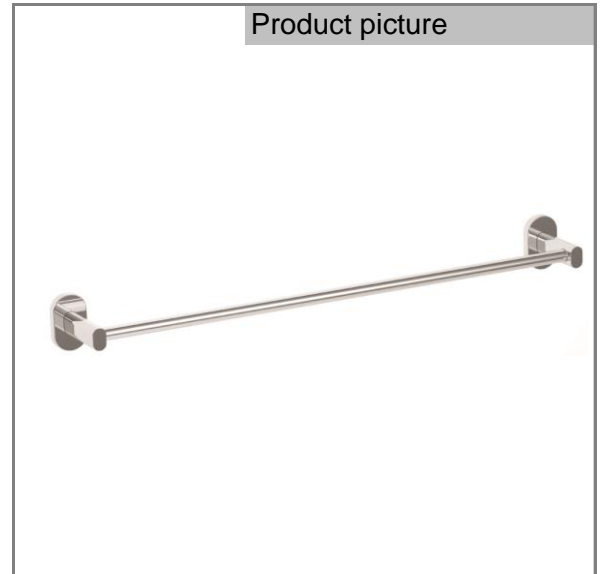

Product: **PASSION Single towel bar**

Ref.: **RAK23001**

**Product description**

single towel bar  
wall fastening  
with screws and dowels

Finishes:  
05 chrome plated

**Advertisement**

- \* KLUDI RAK LLC item no. RAK23001
- \*\* chrome plated brass, EN 50930-6

single towel bar, manufacturer KLUDI RAK LLC PASSION bathroom accessories item no. RAK23001, with screws and dowels, wall fastening, with bar  $\varnothing$  16 mm, with center distance 600 mm, with projection 85 mm,

Product picture

Dimensional drawing

Flow rate diagram