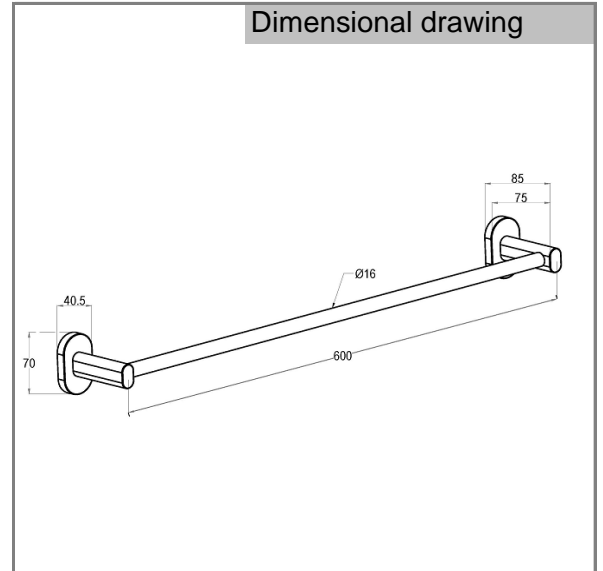

Product: **PASSION Single towel bar**

Ref.: **RAK23001**

**Product description**

single towel bar  
wall fastening  
with screws and dowels

Finishes:  
05 chrome plated

**Advertisement**

- \* KLUDI RAK LLC item no. RAK23001
- \*\* chrome plated brass, EN 50930-6

single towel bar, manufacturer KLUDI RAK LLC PASSION bathroom accessories item no. RAK23001, with screws and dowels, wall fastening, with bar  $\varnothing$  16 mm, with center distance 600 mm, with projection 85 mm,

Product picture

Dimensional drawing

Flow rate diagram