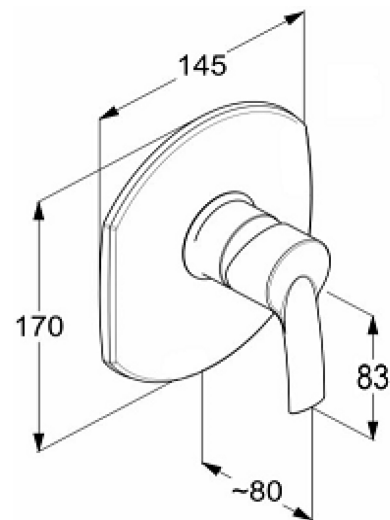

Line Drawing:

RAK15079 online

1/6/2021

KLUDI
RAK
"We Stand for Water Saving"