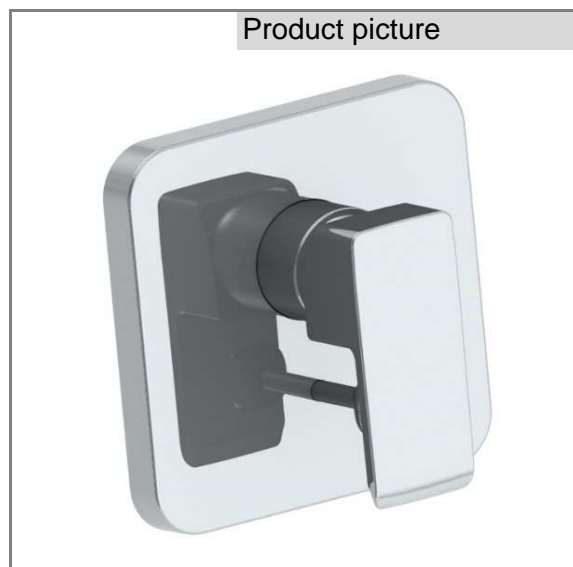

Dimensional drawing

Product: PROFILE STAR concealed single lever bath and shower mixer, trim set

Ref.: RAK14175

Product description

concealed bath and shower mixer
trim set
solid lever
automatic diverter: shower to bath tub
for pre-installation set item no. RAK38636

Advertisement

- KLUDI RAK LLC item no. RAK14175
  PROFILE STAR concealed bath and shower mixer, trim set
- ** chrome plated metal/plastic
- *** trim set for concealed bath/shower mixer, pre-installation set DN 15
  item no. RAK38636

concealed bath and shower mixer trim set, manufacturer KLUDI RAK LLC
KLUDI RAK PROFILE STAR item no. RAK14175
type: concealed bath and shower mixer trim set, solid lever chrome plated metal,
cover plate chrome plated plastic, with automatic diverter: shower to bath tub
dimensions: cover plate 150/150 mm, lever projection 85 mm
suitable for pre-installation set item no. RAK38636, not included

Product picture