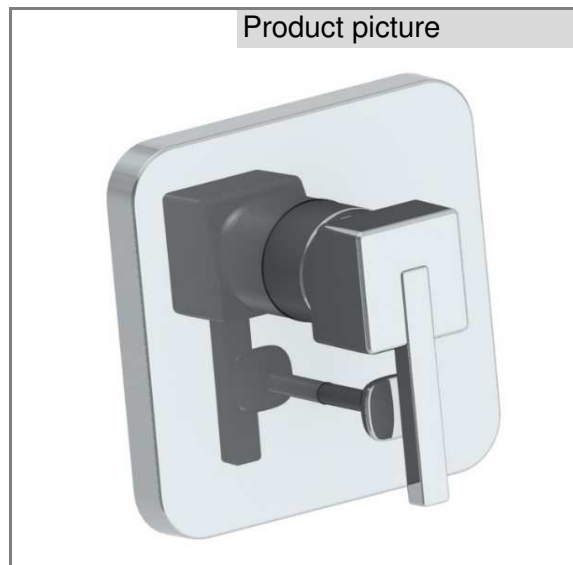

Dimensional drawing

Product: PROFILE concealed single lever bath and shower mixer, trim set
Ref.: RAK14075

Product description

concealed bath and shower mixer
trim set
solid lever
automatic diverter: shower to bath tub
for pre-installation set item no. RAK38636

Advertisement

- KLUDI RAK LLC item no. RAK14075
  PROFILE concealed bath and shower mixer, trim set
- ** chrome plated metal/plastic
- *** trim set for concealed bath/shower mixer, pre-installation set DN 15
  item no. RAK38636

concealed bath and shower mixer trim set, manufacturer KLUDI RAK LLC
KLUDI RAK PROFILE item no. RAK14075
type: concealed bath and shower mixer trim set, solid lever chrome plated metal,
cover plate chrome plated plastic, with automatic diverter: shower to bath tub
dimensions: cover plate 150/150 mm, lever projection 85 mm
suitable for pre-installation set item no. RAK38636, not included

Product picture