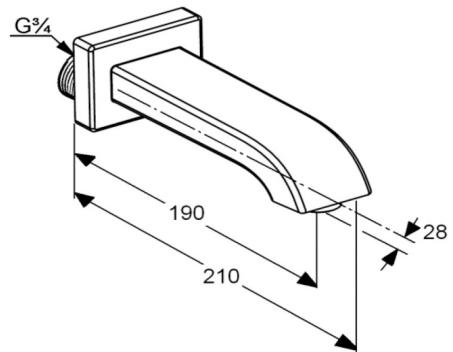

TECHNICAL DATASHEET

Reference: RAK14008*

Product: PROFILE wall-mounted bath spout

*RAK14008.BK1
Black Color
Glossy Finish

Product Description:

wall mounted bath spout DN 20
projection 190 mm
wall fastening
s-pointer aerator M24 x 1
flow class C
separate connector 3/4 inch for pre-installation

Advertisement:

* KLUDI RAK LLC item no. RAK14008 PROFILE wall mounted bath spout
* Chrome plated/PVD Gold/PVD Rose Gold/PVD Black brass, in accordance to EN 50930-6
* in accordance to EN 200

wall mounted bath spout, manufacturer KLUDI RAK LLC, KLUDI RAK PROFILE item no. RAK14008, type: wall mounted bath spout, DN 20/PN 10, Chrome plated/PVD Gold/PVD Rose Gold/PVD Black brass, wall fastening, s-pointer aerator M24 x 1, flow class C, separate connector 3/4 inch (male thread) for pre-installation, dimensions: nozzle projection 190 mm

Line Drawing: