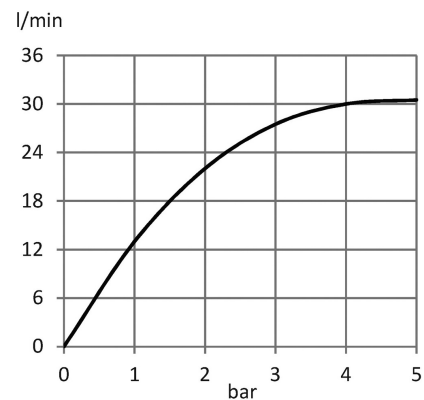

Water Flow Rate#:

variation: ± 15%

RAK14008 online

1/6/2021

KLUDI
RAK
"We Stand for Water Saving"