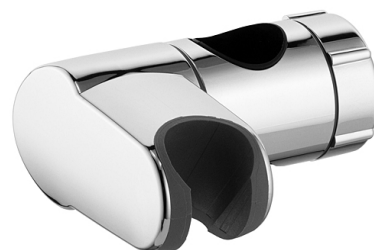

Product: **KLUDI Glider for sliding bars with Ø 23 mm**

Ref.: **6253505-00**

Product description

Glider for sliding bars with Ø 23 mm for sliding bar 62090.., 62110.. and 62120.. for shower sets 62092.., 62093.., 62094.., 62131.., 62141.., 62231.., 62241.., 62331.. and 62341..

Finishes:
05 chrome

Product picture

Dimensional drawing