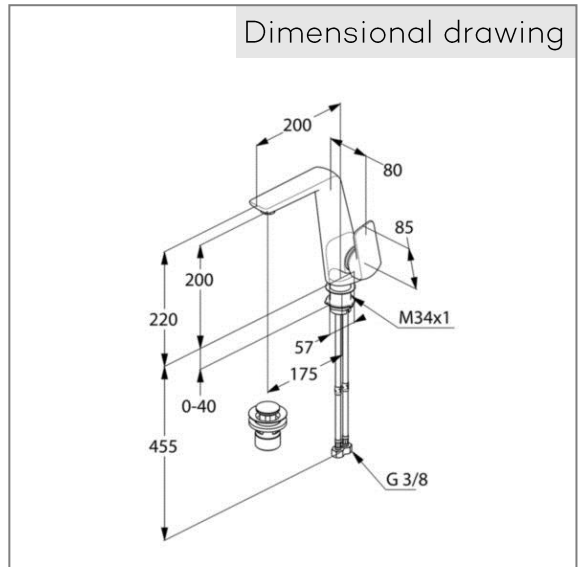

Product: KLUDI AMEO single lever basin mixer  
DN 15, with push open waste

Ref.: 410250575

Product description

single lever basin mixer DN 15  
single hole mounted  
solid lever  
lateral actuation  
ceramic cartridge with hot water safety  
device  
aerator M 24 x 1  
flow rate 6 l/min at 3 bar  
fixed spout  
flexible high pressure supply tubes 3/8 inch  
rapid installation set  
push open waste 1 1/4 inch

Finishes:  
05 chrome

Product picture

Dimensional drawing

Advertisement

single lever basin mixer, manufacturer KLUDI GmbH & Co. KG  
KLUDI AMEO item no. 410250575  
type: single lever basin mixer, DN 15 / PN 10, with fixed spout,  
chrome plated brass, with push open waste 1 1/4 inch, solid lever  
chrome plated metal, with lateral actuation, ceramic cartridge  
with hot water safety device, aerator M 24 x 1, flow rate 6 l/min at  
3 bar, flexible high pressure supply tubes 3/8 inch with DVGW /  
W270 approval, rapid installation set