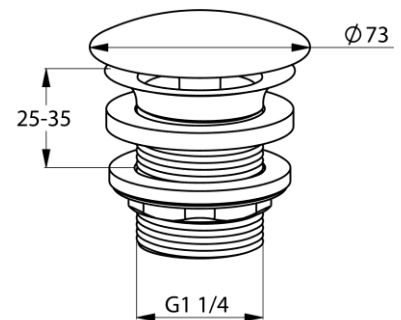

Product: KLUDI basin waste valve with drain cap G 1 1/4

Ref.: 1042805-00

Product description

Kludi basin waste valve with drain cap G 1 1/4 for basin without overflow

Finishes:
05 chrome

Product picture

Advertisement

- * KLUDI GmbH & Co. KG Kludi basin waste valve with drain cap 1 1/4 inch item no. 1042805-00
- ** chrome plated brass, DIN EN 248

basin waste valve with drain cap 1 1/4 inch, manufacturer KLUDI GmbH & Co. KG Esprit item no. 1042805-00, chrome plated brass, basin waste valve with drain cap 1 1/4 inch, diameter valve plate 73 mm, for washbasin without overflow, waste flow rate 27 l/min, for basin hole diameter Ø 42 - 50 mm, for combination with Kludi-freestanding basin XS item no. 49W0343,

Dimensional drawing

Flow rate diagram

waste flow rate
~ 27 l/min