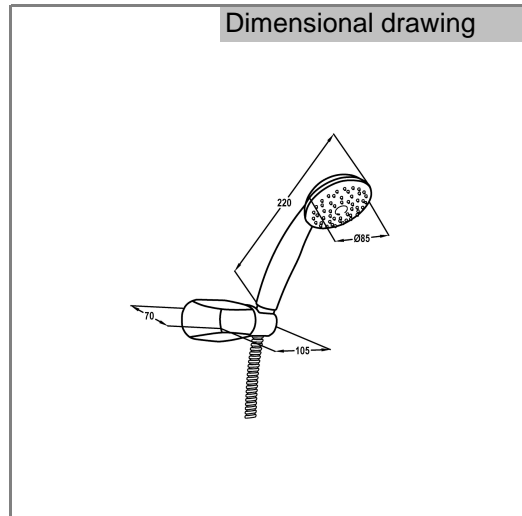

Product: 1S Shower set DN 15

Ref.: RAK7310025

Product description

1S hand held shower
 with rain shower
 with adjustable wall holder
 with screws and dowels
 flex hose 1/2 inch x 1/2 inch x 1600mm
 flex hose plastic coated with metal effect
 with dirt catching sieve

Finishes:
 05 chrome plated

Product picture

Advertisement

- * KLUDI RAK LLC item no. RAK7310025
- ** chrome plated brass/plastic
- *** in accordance to DN EN 1112

Dimensional drawing

1S shower set, manufacturer KLUDI RAK LLC item no. RAK7310025
 DN 15, chrome plated brass/plastic, rain shower with cleaning system,
 with chrome plated brass/plastic, for pressure type water heater, for continuous line
 heater, for using with water pressure 1-5bar, with adjustable wall holder, flex hose
 1/2x1/2inchx1600mm length plastic coated with metal effect.