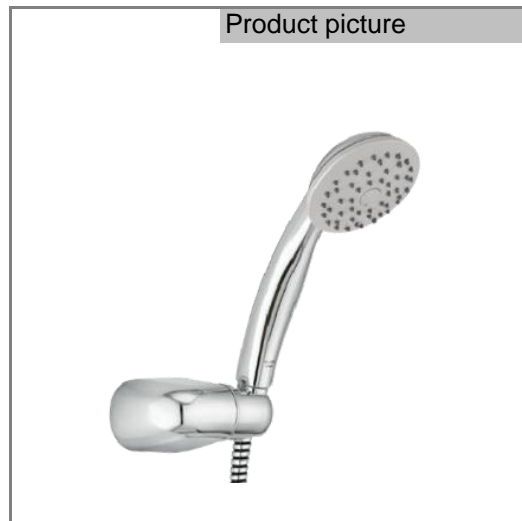

Product: 1S Shower set DN 15

Ref.: RAK7310025

Product description

1S hand held shower
 with rain shower
 with adjustable wall holder
 with screws and dowels
 flex hose 1/2 inch x 1/2 inch x 1600mm
 flex hose plastic coated with metal effect
 with dirt catching sieve

Finishes:
 05 chrome plated

Product picture

Advertisement

- * KLUDI RAK LLC item no. RAK7310025
- ** chrome plated brass/plastic
- *** in accordance to DN EN 1112

Dimensional drawing

1S shower set, manufacturer KLUDI RAK LLC item no. RAK7310025
 DN 15, chrome plated brass/plastic, rain shower with cleaning system,
 with chrome plated brass/plastic, for pressure type water heater, for continuous line
 heater, for using with water pressure 1-5bar, with adjustable wall holder, flex hose
 1/2x1/2inchx1600mm length plastic coated with metal effect.