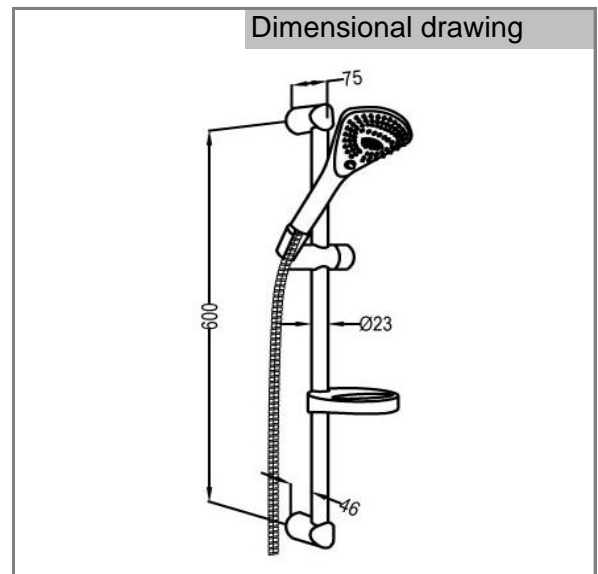

Product: FIZZ shower set 3S DN15

Ref.: RAK6771005

Product description

shower set 3S DN 15
 wall fastening
 adjustable to 3 spray patterns
 volume, booster, linear
 with cleaning system
 with ridgeless adjustable shower holder
 vertically and horizontally adjustable
 suparaflex silver shower hose
 1/2 x 1/2 inch x 1600mm
 with FIZZ 3S hand shower
 with fixing kit

Finishes:
 05 chrome plated

Advertisement

- * KLUDI RAK LLC item no. RAK6771005
- ** chrome plated brass, in accord. to EN 50930-6

shower set, manufacturer KLUDI RAK LLC.,
 KLUDI RAK FIZZ item no.6771005
 type:shower set with hand shower 3 S chrome plated plastic adjustable to 3 spray
 patterns volume, booster, linear with wall rail chrome plated length:600mm, with
 ridgeless adustable shower holder vertically and horizontally adjustable with
 cleaning system, flow rate at 3 bar volume: 16ltr/min, booster:14l/min, linear: 11l/min.,
 with SUPARAFLEX SILVER shower hose 1/2 x 1/2 inch x 1600mm plastic coated
 with metal effect and conical connection nuts, with fixing kit.
 dimensions: centers fixing kit 600mm, projection wall rail 75mm

Product picture

Dimensional drawing

Flow rate diagram