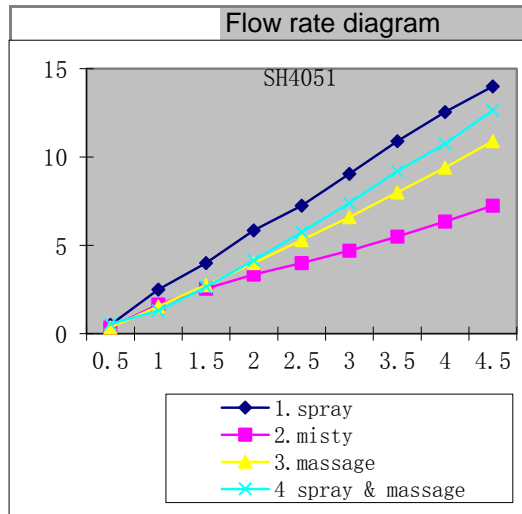

Product: 4S Overhead shower DN 15 (85mm)

Ref.: RAK44001

Product description

over head shower with swivel ball joint
 over head shower Ø85mm
 female thread ½ inch
 jet kind: spray, misty, massage, spray & massage
 without shower arm

Finishes:
 05 chrome plated

Advertisement

- * KLUDI RAK LLC item no. RAK44001
- ** chrome plated brass/plastic
- *** in accordance to DN EN 1112

4S over head shower, manufacturer KLUDI RAK LLC item no. RAK44001
 DN 15, chrome plated brass/plastic, jet kind: spray/misty/massage/spray & massage,
 diameter over head shower Ø85mm, with ball joint, female thread connection ½ inch,
 with chrome plated brass/plastic, for pressure type water heater, for continuous line
 heater, for using with water pressure 1-5bar,