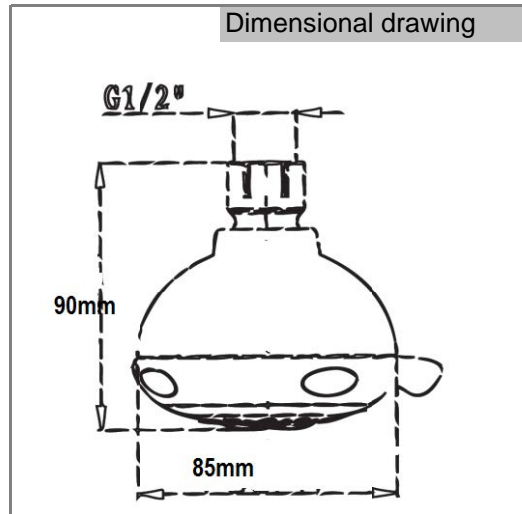

Product: 4S Overhead shower DN 15 (85mm)

Ref.: RAK44001

Product description

over head shower with swivel ball joint
 over head shower Ø85mm
 female thread ½ inch
 jet kind: spray, misty, massage, spray & massage
 without shower arm

Finishes:
 05 chrome plated

Advertisement

- * KLUDI RAK LLC item no. RAK44001
- ** chrome plated brass/plastic
- *** in accordance to DN EN 1112

4S over head shower, manufacturer KLUDI RAK LLC item no. RAK44001
 DN 15, chrome plated brass/plastic, jet kind: spray/misty/massage/spray & massage,
 diameter over head shower Ø85mm, with ball joint, female thread connection ½ inch,
 with chrome plated brass/plastic, for pressure type water heater, for continuous line
 heater, for using with water pressure 1-5bar,