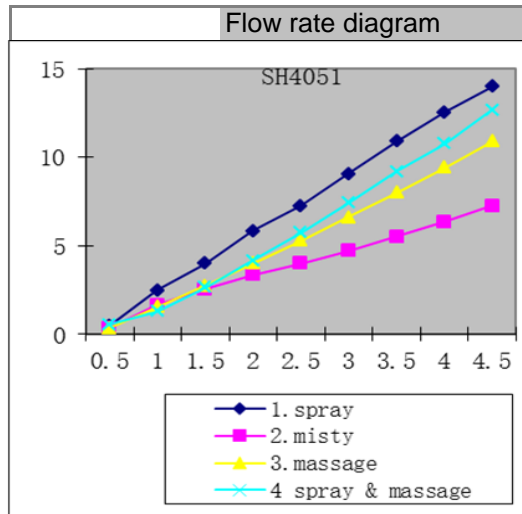

Product: **4S Shower Set DN 15**

Ref.: **RAK42004**

Product description

4S shower set
 hand shower Ø85mm
 thread ½ inch
 jet kind: spray, misty, massage, spray & massage
 L=600mm wall bar with slider horizontally and vertically adjustable
 with soap dish
 with logoflex hose , plastic coated with metal effect and conical nuts
 1/2 inch x 1/2 inch x 1600mm

Finishes:
 05 chrome plated

Advertisement

- * KLUDI RAK LLC item no. RAK42004
- ** chrome plated brass/plastic
- *** in accordance to DN EN 1112

4S shower set, manufacturer KLUDI RAK LLC item no. RAK42004
 DN 15, chrome plated brass/plastic, jet kind: spray/misty/massage/spray & massage,
 diameter over head shower Ø85mm, thread connection ½ inch,
 with chrome plated brass/plastic, for pressure type water heater, for continuous line
 heater, for using with water pressure 1-5bar, with logo flex hose 1/2x1/2x1600mm
 with conical nuts.