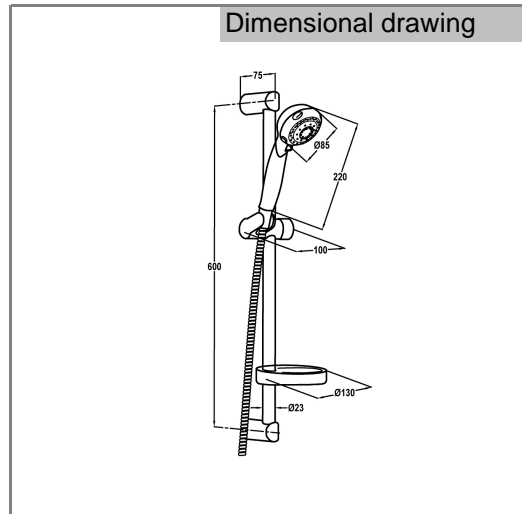

Product: **4S Shower Set DN 15**

Ref.: **RAK42004**

Product description

4S shower set
 hand shower Ø85mm
 thread ½ inch
 jet kind: spray, misty, massage, spray & massage
 L=600mm wall bar with slider horizontally and vertically adjustable
 with soap dish
 with logoflex hose , plastic coated with metal effect and conical nuts
 1/2 inch x 1/2 inch x 1600mm

Finishes:
 05 chrome plated

Advertisement

- * KLUDI RAK LLC item no. RAK42004
- ** chrome plated brass/plastic
- *** in accordance to DN EN 1112

4S shower set, manufacturer KLUDI RAK LLC item no. RAK42004
 DN 15, chrome plated brass/plastic, jet kind: spray/misty/massage/spray & massage,
 diameter over head shower Ø85mm, thread connection ½ inch,
 with chrome plated brass/plastic, for pressure type water heater, for continuous line
 heater, for using with water pressure 1-5bar, with logo flex hose 1/2x1/2x1600mm
 with conical nuts.