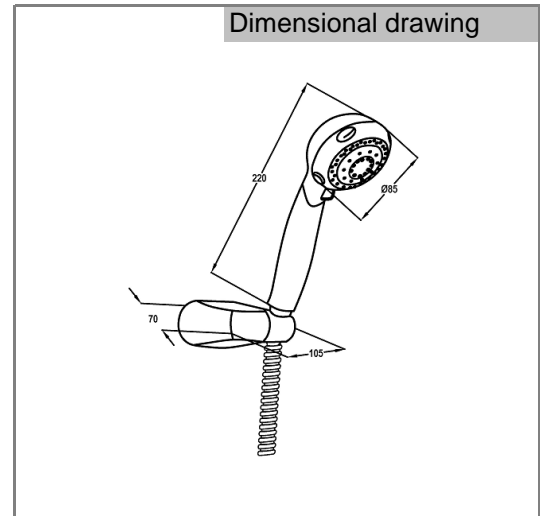

Product: 4S Shower Set DN 15 (85mm)

Ref.: RAK40021

Product description

hand shower with flex hose and adjustable holder
 4S hand shower Ø85mm
 male thread connection ½ inch
 jet kind: spray, misty, massage, spray & massage
 with screws and dowels
 flex hose 1/2 inch x 1/2 inch x 1600mm
 flex hose plastic coated with metal effect
 with dirt catching sieve

Finishes:
 05 chrome plated

Advertisement

- * KLUDI RAK LLC item no. RAK40021
- ** chrome plated brass/plastic
- *** in accordance to DN EN 1112

4S shower set DN15, manufacturer KLUDI RAK LLC item no. RAK40021
 DN 15, chrome plated brass/plastic, jet kind: spray/misty/massage/spray & massage,
 diameter hand shower Ø85mm, male thread connection ½ inch, with dirt catching sieve
 with chrome plated brass/plastic, for pressure type water heater, for continuous line
 heater, for using with water pressure 1-5bar, with adjustable shower holder, flex hose
 1/2inch x 1/2inch x 1600mm length with conical nuts.