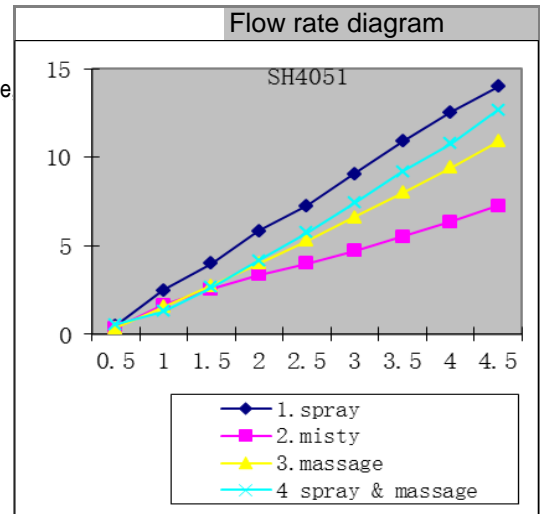

Product: 4S Shower Set DN 15 (85mm)

Ref.: RAK40021

Product description

hand shower with flex hose and adjustable holder
 4S hand shower Ø85mm
 male thread connection ½ inch
 jet kind: spray, misty, massage, spray & massage
 with screws and dowels
 flex hose 1/2 inch x 1/2 inch x 1600mm
 flex hose plastic coated with metal effect
 with dirt catching sieve

Finishes:
 05 chrome plated

Advertisement

- * KLUDI RAK LLC item no. RAK40021
- ** chrome plated brass/plastic
- *** in accordance to DN EN 1112

4S shower set DN15, manufacturer KLUDI RAK LLC item no. RAK40021
 DN 15, chrome plated brass/plastic, jet kind: spray/misty/massage/spray & massage,
 diameter hand shower Ø85mm, male thread connection ½ inch, with dirt catching sieve
 with chrome plated brass/plastic, for pressure type water heater, for continuous line
 heater, for using with water pressure 1-5bar, with adjustable shower holder, flex hose
 1/2inch x 1/2inch x 1600mm length with conical nuts.