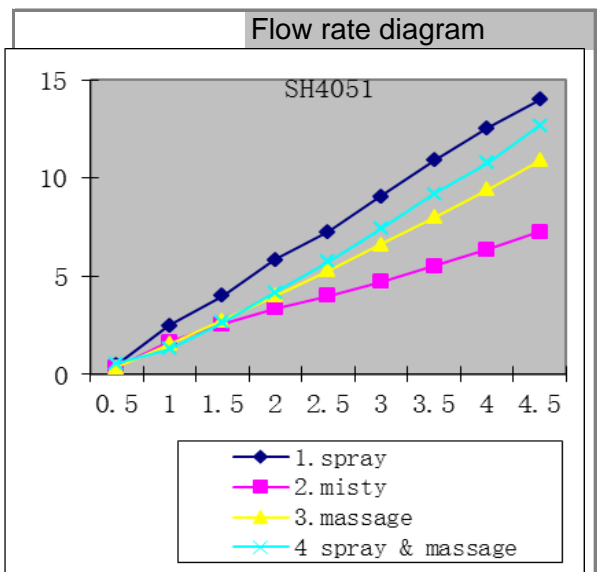

Product: **4S Shower Set DN 15 (85mm)**

Ref.: **RAK40011**

Product description

hand shower with flex hose and wall holder
 4S hand shower Ø85mm
 male thread connection ½ inch
 jet kind: spray, misty, massage, spray & massage
 with screws and dowels
 flex hose 1/2 inch x 1/2 inch x 1600mm
 flex hose plastic coated with metal effect
 with dirt catching sieve

Finishes:
 05 chrome plated

Advertisement

- * KLUDI RAK LLC item no. RAK40011
- ** chrome plated brass/plastic
- *** in accordance to DN EN 1112

4S shower set DN15, manufacturer KLUDI RAK LLC item no. RAK40011
 DN 15, chrome plated brass/plastic, jet kind: spray/misty/massage/spray & massage,
 diameter hand shower Ø85mm, male thread connection ½ inch, with dirt catching sieve,
 with chrome plated brass/plastic, for pressure type water heater, for continuous line
 heater, for using with water pressure 1-5bar, with fixed wall holder, flex hose
 1/2inch x 1/2inch x 1600mm length with conical nuts.