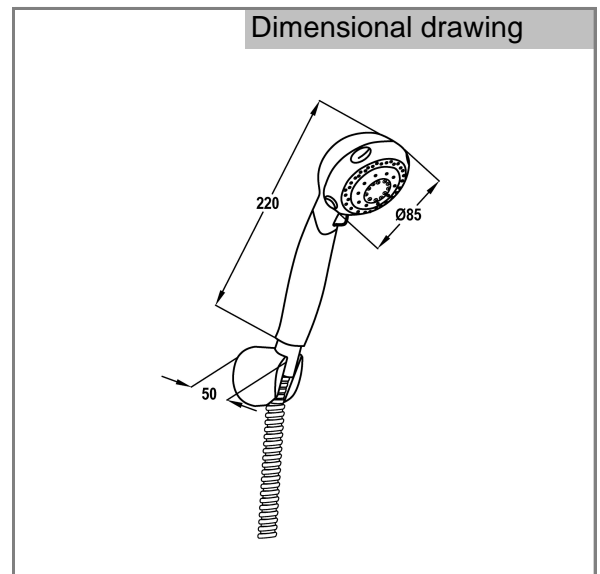

Product: **4S Shower Set DN 15 (85mm)**

Ref.: **RAK40011**

Product description

hand shower with flex hose and wall holder
 4S hand shower Ø85mm
 male thread connection ½ inch
 jet kind: spray, misty, massage, spray & massage
 with screws and dowels
 flex hose 1/2 inch x 1/2 inch x 1600mm
 flex hose plastic coated with metal effect
 with dirt catching sieve

Finishes:
 05 chrome plated

Advertisement

- * KLUDI RAK LLC item no. RAK40011
- ** chrome plated brass/plastic
- *** in accordance to DN EN 1112

4S shower set DN15, manufacturer KLUDI RAK LLC item no. RAK40011
 DN 15, chrome plated brass/plastic, jet kind: spray/misty/massage/spray & massage,
 diameter hand shower Ø85mm, male thread connection ½ inch, with dirt catching sieve,
 with chrome plated brass/plastic, for pressure type water heater, for continuous line
 heater, for using with water pressure 1-5bar, with fixed wall holder, flex hose
 1/2inch x 1/2inch x 1600mm length with conical nuts.