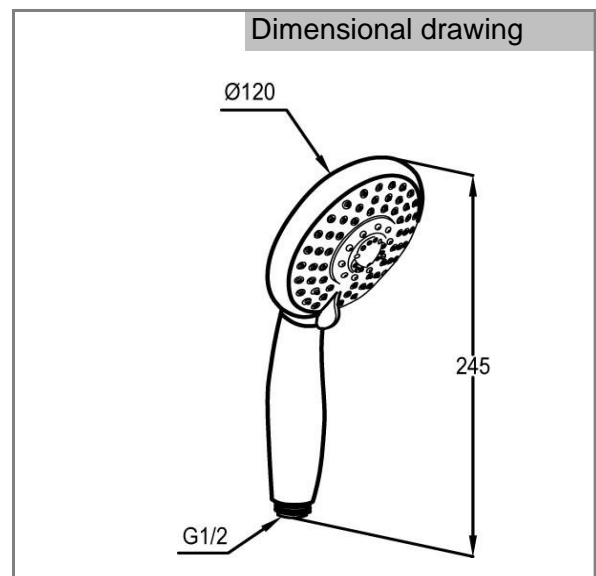

Product: **4S Hand shower DN 15, Ø120mm**

Ref.: **RAK40002**

Product description

hand shower with swivel ball joint
 shower head Ø120mm
 male thread ½ inch
 jet kind: spray, misty, massage, spray & massage

Finishes:
 05 chrome plated

Advertisement

- * KLUDI RAK LLC item no. RAK40002
- ** chrome plated plastic
- *** in accordance to DN EN 1112

4S hand shower, manufacturer KLUDI RAK LLC item no. RAK40002, DN 15, chrome plated plastic, jet kind: spray/misty/massage/spray & massage, diameter hand shower Ø120mm, with mesh filter, male thread connection ½ inch, with chrome plated plastic, for pressure type water heater, for continuous line heater, for using with water pressure 1-5bar.