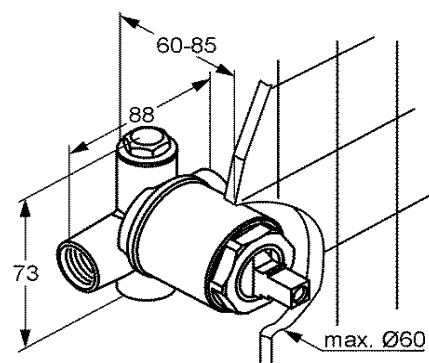

Product: concealed single lever shower mixer,
pre-installation set DN 15
Ref.: RAK38826Z

Product description

concealed single lever shower mixer
pre-installation set DN 15
without trim set
in-wall installation
flow class B
ceramic cartridge with hot water safety device
brass dezincification resistance
noise group I
PA-IX 8282/IB
in accordance to EN 817

Advertisement

- * KLUDI RAK LLC item no. RAK38826Z
concealed single lever shower mixer, pre-installation set DN 15
- ** brass dezincification resistance, AS/NZS 2345
- *** in accordance to EN 817
- **** ceramic cartridge K-35 with hot water safety device

concealed shower mixer pre-installation set, manufacturer KLUDI RAK LLC
KLUDI RAK item no. RAK38826Z
type: concealed shower mixer pre-installation set, DN 15 / PN 10,
brass dezincification resistance, ceramic cartridge K-35 with hot water safety device,
flow class B (max. 0,42 l/s), noise level DIN 4109 group I, report no. PA-IX 8282/IB,
connection 1/2 inch, installation depth 60 to 85 mm, without trim set

Product picture

Dimensional drawing

Flow rate diagram