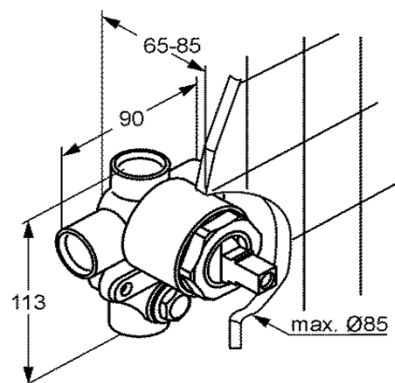

Product: Concealed single lever bath/shower mixer,
pre-installation set DN 15
Ref.: RAK38624Z

Product description

concealed single lever bath/shower mixer
pre-installation set DN 15
without trim set
in-wall installation
flow class BB
ceramic cartridge with hot water safety device
brass dezincification resistance
noise group I
PA-IX 8281/IBB
in accordance to EN 817

Advertisement

- * KLUDI RAK LLC item no. RAK38624Z concealed single lever bath/shower mixer, pre-installation set DN 15
- ** brass dezincification resistance, AS 2345
- *** in accordance to EN 817
- **** ceramic cartridge K-35 with hot water safety device

concealed bath/shower mixer pre-installation set, manufacturer KLUDI RAK LLC
KLUDI RAK item no. RAK38624Z
type: concealed bath/shower mixer pre-installation set, DN 15 / PN 10,
brass dezincification resistance, ceramic cartridge K-35 with hot water safety device,
flow class BB (max. 0,42 l/s), noise level DIN 4109 group I, PA-IX 8281/IBB,
connection 1/2 inch, installation depth 60 to 85 mm, without trim set

Product picture

Dimensional drawing

Flow rate diagram