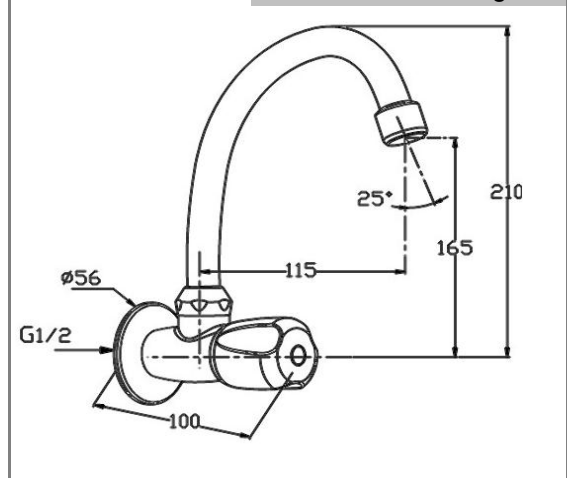

Product: **PREMIER sink tap DN15**

Ref.: **RAK35008**

Product description

sink wall tap
 metal handle
 wall fastening
 swivel pipe spout
 aerator M22x1
 in accordance to EN 200
 marked : blue
 thread connection 1/2"

Finishes:
 05 chrome plated

Product picture

Advertisement

- * KLUDI RAK LLC item no. RAK35008
- ** chrome plated brass, in accord. to EN 50930-6
- *** in accordance to EN200
- **** classic head work

wall mount sink tap DN15, manufacturer KLUDI RAK LLC
 PREMIER item no.RAK35008, chrome plated brass, swivel pipe
 spout, aerator M22x1, classic head work, marked : blue, thread
 connection 1/2 inch, handle terralux chrome plated metal.
 dimensions: handle projection from wall 100mm, spout projection
 115mm, aerator height 165mm, diameter rosette \varnothing 56mm.

Dimensional drawing

Flow rate diagram