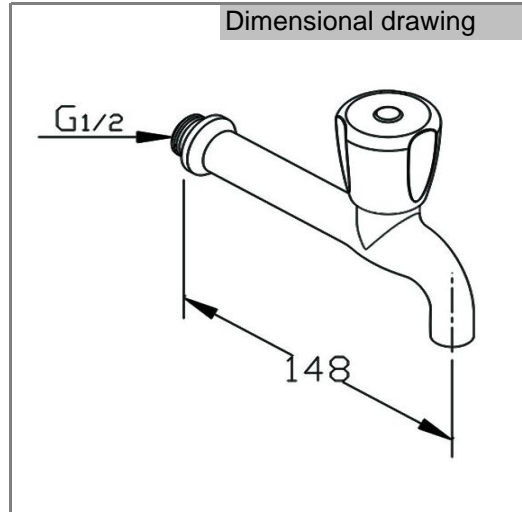

Product: **PREMIER long bib cock DN 15**

Ref.: **RAK35007**

**Product description**

long bib cock  
 metal handle  
 wall fastening  
 hose union  
 handle marked : blue  
 thread connection 1/2 inch

Finishes:  
 05 chrome plated

**Product picture**

**Advertisement**

- \* KLUDI RAK LLC item no. RAK35007
- \*\* chrome plated brass, in accord. to EN 50930-6
- \*\*\* in accordance to EN 200
- \*\*\*\* classic headwork

long bib cock DN 15, manufacturer KLUDI RAK LLC item no. RAK35007, DN 15, chrome plated brass, hose union, classic headwork, handle marked : blue, thread connection 1/2 inch, terralux handle,

**Dimensional drawing**

**Flow rate diagram**