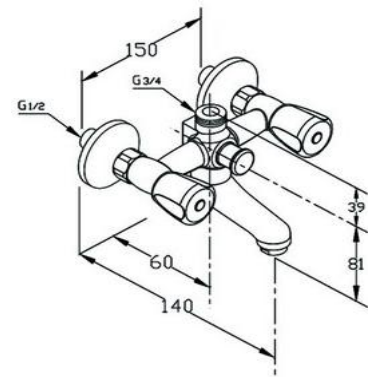

Product: PREMIER dual controlled bath and shower mixer DN15

Ref.: RAK35006

Product description

bath and shower mixer
 metal handle
 wall fastening
 flow class CB
 casted spout
 aerator M24x1
 s unions 1/2 inch x 3/4 inch
 automatic diverter : shower to bath tub
 shower outlet 3/4 inch
 without shower set
 in accordance to EN200

Finishes:
 05 chrome plated

Product picture

Advertisement

- * KLUDI RAK LLC item no. RAK35006
- ** chrome plated brass, in accord. to EN 50930-6
- *** in accordance to EN 200
- **** classic headparts

dual controlled bath and shower mixer DN 15, manufacturer KLUDI RAK LLC
 PREMIER item no. RAK35006 chrome plated brass,
 type: bath and shower mixer DN 15, aerator M24x1C, flow class-CB, s unions
 1/2 inch x 3/4 inch, classic head parts, handle marked red/blue, automatic diverter
 shower to bath tub, shower outlet 3/4 inch, wall flange 70mm, for pressure type
 water heater, terralux handle chrome plated metal.

Dimensional drawing

Flow rate diagram