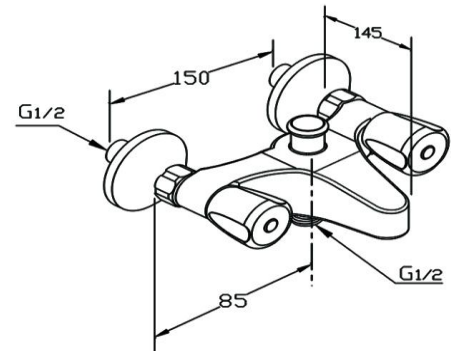

Product: **PREMIER dual controlled bath and shower mixer DN 15**

Ref.: **RAK35005**

Product description

bath and shower mixer
 metal handle
 wall fastening
 flow class CB
 aerator M24x1
 s unions 1/2 inch x 3/4 inch
 automatic diverter : shower to bath tub
 shower outlet 1/2 inch
 without shower set
 in accordance to EN200

Finishes:
 05 chrome plated

Product picture

Advertisement

- * KLUDI RAK LLC item no. RAK35005
- ** chrome plated brass, in accord. to EN 50930-6
- *** in accordance to EN 200
- **** classic headparts

dual controlled bath and shower mixer DN 15, manufacturer KLUDI RAK LLC
 PREMIER item no. RAK35005, chrome plated brass, aerator M24x1C, flow class-CB,
 s unions 1/2 inch x 3/4 inch, classic head parts, handle marked red/blue,
 terralux handle chrome plated metal, automatic diverter shower to bath tub, shower
 outlet 1/2 inch, wall flange 70mm, for pressure type water heater,

Dimensional drawing

Flow rate diagram