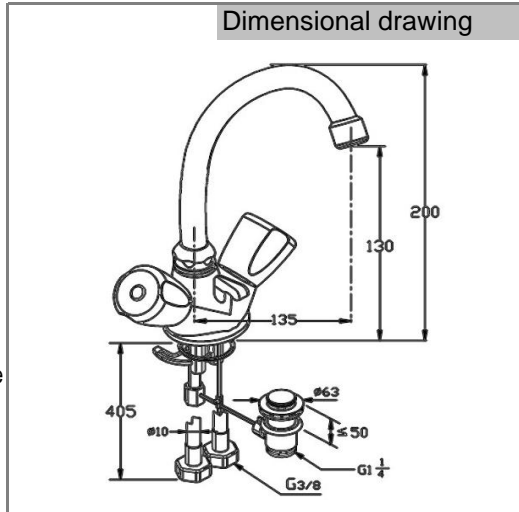

Product: PREMIER dual controlled basin mixer DN10 with swivel spout
Ref.: RAK35004

Product description

metal handle
 swivel spout
 aerator M 22 x 1
 flexible hose DN 10
 single hole mounted
 with pop up waste
 flow class A
 in accordance to EN 200

Finishes:
 05 chrome plated

Product picture

Advertisement

- * KLUDI RAK LLC item no. RAK35004
- ** chrome plated brass, in accord. to EN 50930-6
- *** in accordance to EN 200
- **** classic head work

dual controlled basin mixer DN 10, manufacturer KLUDI RAK LLC item no. PREMIER RAK 35004, DN 10, chrome plated brass, with swivel spout, classic head parts handles with marking red / blue, handles terralux chrome plated metal, nozzle height 130 mm, nozzle projection 135 mm, total height 200 mm, for pressure type water heater, continuous line heater,

Dimensional drawing

Flow rate diagram