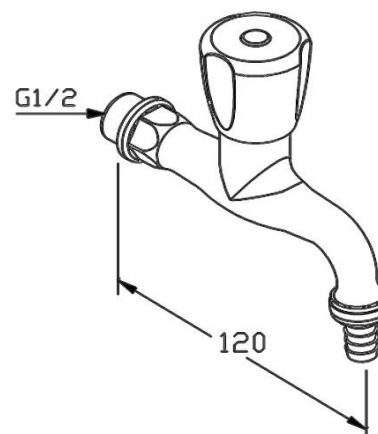

Product: **PREMIER bibcock DN15**

Ref.: **RAK35002**

**Product description**

bibcock  
 metal handle  
 wall fastening  
 hose union  
 marked : blue

Finishes:  
 05 chrome plated

**Product picture**

**Advertisement**

- \* KLUDI RAK LLC item no. RAK35002
- \*\* chrome plated brass, in accord. to EN 50930-6
- \*\*\* in accordance to EN 200
- \*\*\*\* classic head work

bibcock DN15, manufacturer KLUDI RAK LLC Premier RAK35002, DN15, chrome plated brass, type : bibcock, handle projection 50mm, hose union, classic head part, handle marked blue, thread connection 1/2 inch, handle chrome plated metal.

**Dimensional drawing**

**Flow rate diagram**