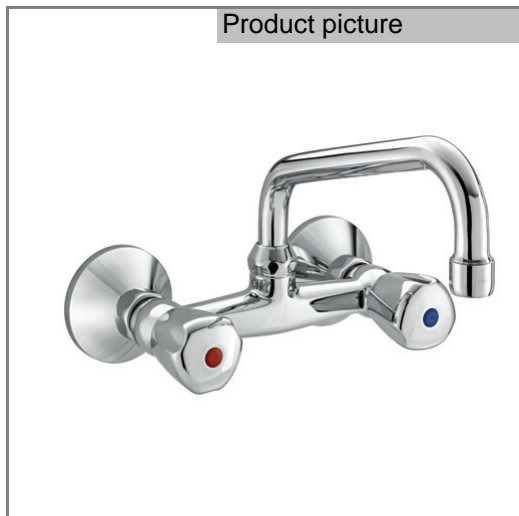

**Product:** PREMIER dual controlled wall mounted sink mixer  
**DN 15 with swivel spout**  
**Ref.:** RAK35001

**Product description**

wall mounted sink mixer  
 wall fastening  
 metal handle  
 swivel spout  
 aerator M22 x 1  
 in accordance to EN 200  
 outlet union 3/4 inch  
 flow class A  
 s unions 1/2 inch x 3/4 inch

Finishes:  
 05 chrome plated

Product picture

**Advertisement**

- \* KLUDI RAK LLC item no. RAK35001
- \*\* chrome plated brass, in accord. to EN 50930-6
- \*\*\* in accordance to EN 200
- \*\*\*\* classic head work

dual controlled sink mixer DN 15, manufacturer KLUDI RAK LLC item no. PREMIER RAK 35001, DN 15, chrome plated brass, with swivel spout, classic head parts, handles with marking red / blue, handles terralux chrome plated metal, nozzle height 60 mm, nozzle projection 200 mm, total height 130 mm, for pressure type water heater, continuous line heater,