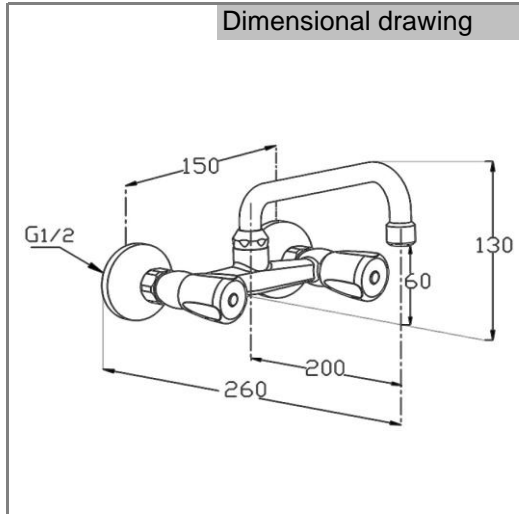

**Product:** PREMIER dual controlled wall mounted sink mixer  
**DN 15 with swivel spout**  
**Ref.:** RAK35001

**Product description**

wall mounted sink mixer  
 wall fastening  
 metal handle  
 swivel spout  
 aerator M22 x 1  
 in accordance to EN 200  
 outlet union 3/4 inch  
 flow class A  
 s unions 1/2 inch x 3/4 inch

dual controlled sink mixer DN 15, manufacturer KLUDI RAK LLC item no. PREMIER RAK 35001, DN 15, chrome plated brass, with swivel spout, classic head parts, handles with marking red / blue, handles terralux chrome plated metal, nozzle height 60 mm, nozzle projection 200 mm, total height 130 mm, for pressure type water heater, continuous line heater,

Dimensional drawing

Flow rate diagram