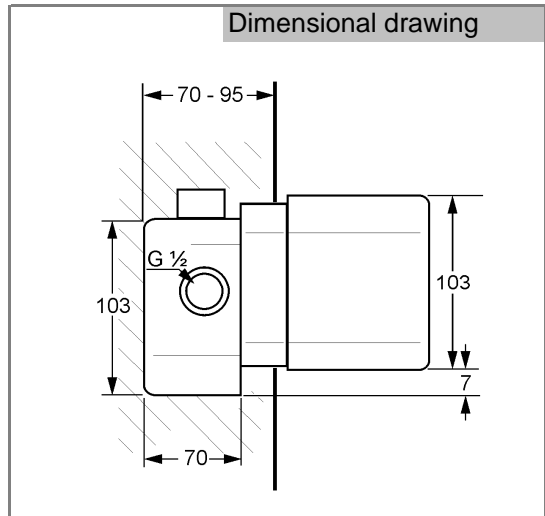

Product: Concealed bath/shower mixer pre installation kit
DN 15
Ref.: RAK33434

Product description

concealed bath/shower mixer DN 15
 pre installation set
 in-wall installation
 flow class spout outlet B and shower 6ltr/min.
 ceramic cartridge with hot water safety device
 including adhesive cuff
 for concealed dry-installation
 without trim set
 noise group I, P-IX 97734/IBB

Advertisement

- * KLUDI RAK LLC concealed bath and shower mixer item no 33434
- ** brass, DIN 50930-6
- *** ceramic cartridge with hot water safety device Ø 41mm, DIN EN 817
- **** as pre-installation set, without trim set

concealed bath and shower mixer, manufacturer KLUDI RAK LLC,
 concealed bath/shower pre-installation set item no.33434, DN 15, brass, ceramic
 cartridge with hot water safety device Ø41mm, noise level DIN EN 4109 group I,
 report no. P-IX 9734 / IBB, flow class B(spout) and shower 6ltr/min., installation
 depth 70 till 95mm, type: concealed shower or bath/shower mixer pre-installation
 set, including adhesive cuff for concealed dry- installation, protection against back
 flow: with wall supply in accordance to DIN EN 1717 for pressure type water
 heater, for continuous line heater , PN 10. Optimal function can only guaranteed
 in combination with KLUDI RAK products.

Product picture

Dimensional drawing

Flow rate diagram

KLUDI
RAK