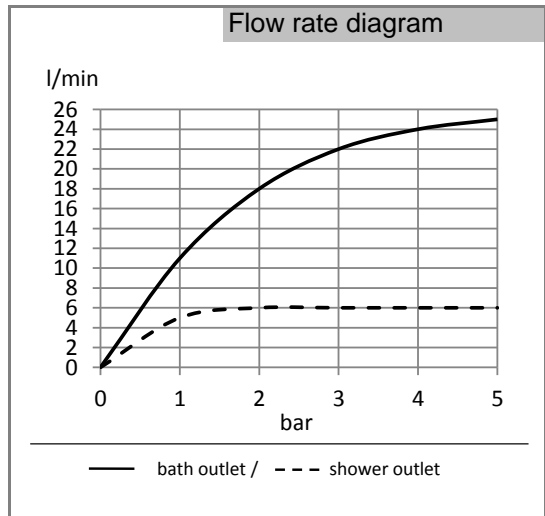

concealed bath and shower mixer, manufacturer KLUDI RAK LLC,
 concealed bath/shower pre-installation set item no.33434, DN 15, brass, ceramic
 cartridge with hot water safety device Ø41mm, noise level DIN EN 4109 group I,
 report no. P-IX 9734 / IBB, flow class B(spout) and shower 6ltr/min., installation
 depth 70 till 95mm, type: concealed shower or bath/shower mixer pre-installation
 set, including adhesive cuff for concealed dry- installation, protection against back
 flow: with wall supply in accordance to DIN EN 1717 for pressure type water
 heater, for continuous line heater , PN 10. Optimal function can only guaranteed
 in combination with KLUDI RAK products.

Product picture

Dimensional drawing

Flow rate diagram

KLUDI
RAK