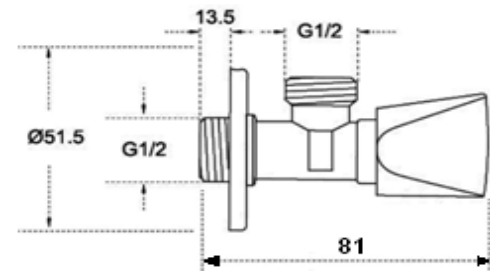

Product: **Brass Angle Valve DN 15**

Ref.: **RAK33002**

Product description

Brass Angle Valve 1/4 Turn (chrome)

Advertisement

- KLUDI RAK item no. RAK33002 chrome plated
- chrome plated brass
- ceramic disc fitting
- head part 1/2"
- connector set 1/2"
- brass handle
- pressure 6 bar maximum
- markings with hot and cold button
- rosette brass chrome plating

KLUDI
RAK

Product picture

Dimensional drawing

Flow rate diagram