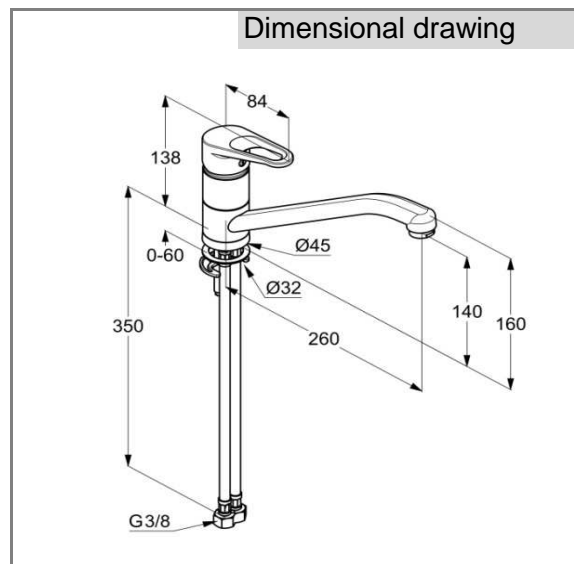

Product: **POLO single lever sink mixer DN 10**

Ref.: **RAK30014**

Product description

single lever sink mixer DN 10
 single hole mounted
 solid lever
 ceramic cartridge with hot water safety device
 swivelling (360°) spout l = 260 mm
 aerator M 24 x 1
 flow class A
 flexible high pressure supply tubes 3/8 inch
 rapid installation set
 in accordance to EN 817
 noise group I

Finishes:
 05 chrome plated

Advertisement

- * KLUDI RAK LLC item no. RAK30014
 POLO single lever sink mixer
- ** chrome plated brass, in accord. to EN 50930-6
- *** in accordance to EN 817
- **** ceramic cartridge K-35 with hot water safety device

single lever sink mixer, manufacturer KLUDI RAK LLC
 KLUDI RAK POLO item no. RAK30014
 type: single lever sink mixer, DN 10 / PN 10, with swivelling (360°) spout l = 260 mm, chrome plated brass, solid lever, chrome plated metal, noise level DIN 4109 group I, without report no., ceramic cartridge K-35 with hot water safety device, aerator M 24 x 1, flow class A (max. 0.25 l/s), flexible high pressure supply tubes 3/8 inch with DVGW / KIWA / WRAS / CSTBAT approval, rapid installation set
 dimensions: height 138 mm, nozzle height 140 mm, nozzle projection 260 mm, lever projection 84 mm