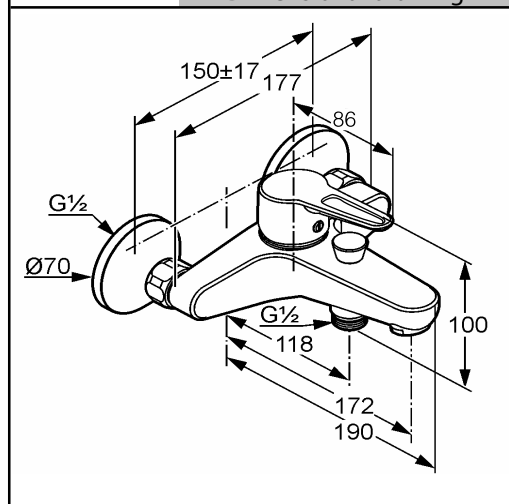

Product: POLO Single-lever bath and shower mixer DN 15

Ref.: RAK30002

Product description

solid lever
 wall fastening
 flow class CB
 aerator M 24 x I
 ceramic cartridge with hot water safety device protected against back flow
 automatic diverter: shower to bath tub
 S-unions 1/2 inch x 3/4 inch
 with 1 S Hand-held shower
 with shower hose 1/2 x 1/2 inch x 1500 mm
 with Wall-mounted shower holder

Finishes:
 05 chrome plated

Advertisement

- * KLUDI RAK LLC item no. RAK30002
- ** chrome plated brass, in accord. to ..EN 50930-6
- *** in accordance to .. EN 817, .. EN 1717
- **** ceramic cartridge with hot water safety device
 Ø 35 mm

single-lever bath- and shower mixer, wall fastening, manufacturer KLUDI RAK LLC item no. RAK30002, DN 15, chrome plated brass, solid lever, ceramic cartridge with hot water safety device Ø 35 mm, noise level DIN EN 4109 group I, report no. PA- IX., type: single lever bath- and shower mixer, with automatic diverter: shower to bath tub, protected against back flow ..EN1717, wall fastening, bath tube filler with areator M 24 x I, flow class C B (max. 0,42 l/s), shower connection 1/2 inch, lever projection 84 mm, nozzle projection 172/190 mm, S-unions 1/2 x 3/4 inch, with Logoflex shower hose 1/2 x 1/2 inch x 1500 mm, with fixed Wall-mounted shower holder with screws and dowels, with 1 S Hand-held shower 1/2 inch with rain shower, for pressure type water heater, continuous line heater,

Product picture

Dimensional drawing

Flow rate diagram