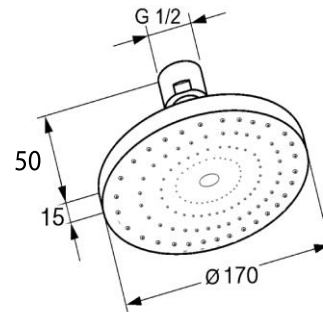

Product: Over head shower Ø170 mm DN 15

Ref.: RAK22055

Product description

over head shower DN 15
 Ø170mm
 with swivel ball joint
 1/2" female thread
 with out shower arm
 with 90 jets

Finishes:
 05 chrome plated

Product picture

Advertisement

- * KLUDI RAK LLC item no. RAK22055
- ** chrome plated brass/plastic
- *** in accordance to DIN EN 1112

over head shower, manufacturer KLUDI RAK LLC item no. RAK22055, DN 15, chrome plated brass/plastic, flow rate at 3 bar max, 24l/min. noise level DIN EN 4109 group I, without report no., diameter over head shower Ø 170mm, with ball joint, female thread connection 1/2 inch, with 90 jets, for pressure type water heater, for continuous line heater.

Dimensional drawing

Flow rate diagram