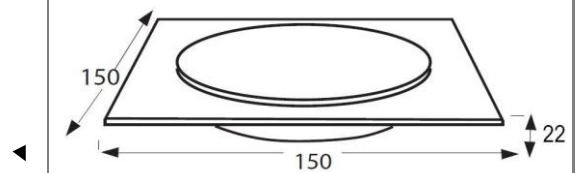

Product picture

Dimensional drawing

Floor drain SS 150mm x 150mm, manufacturer KLUDI RAK LLC,
item No.RAK22029, size 150MM x 150mm with heavy steel mesh.