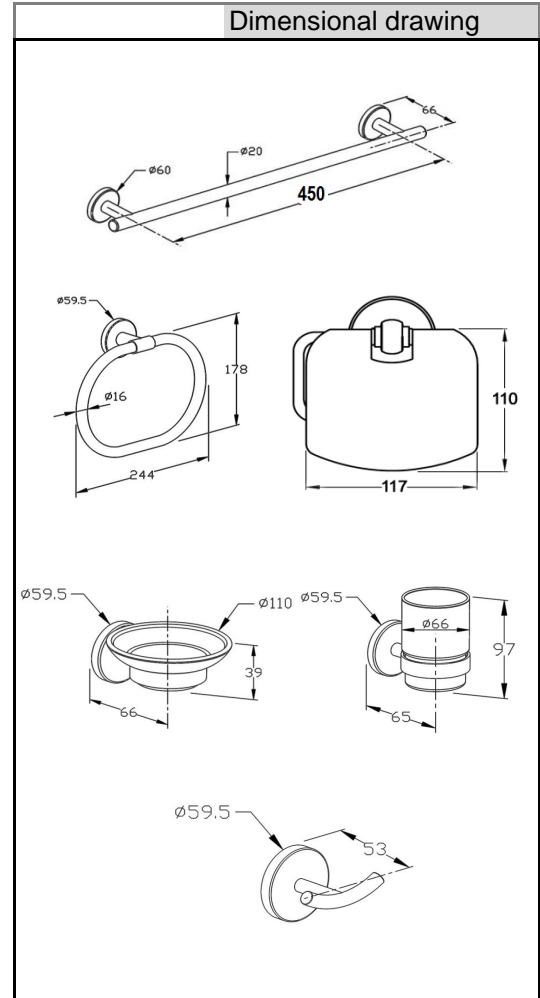

Product: **CALIBER Bathroom Accessories Set 6Pcs.**

Ref.: **RAK21021**

**Product description**

six piece accessories set  
 wall mounted  
 fixing kit contains fischer plug and screws  
 chrome plated brass  
 exposed edges rolled  
 galvanized steel mounting device  
 fixing screws in stainless steel 304 material

Finishes:  
 05 chrome plated

**Advertisement**

- \* KLUDI RAK LLC item no. RAK21021  
 CALIBER bathroom accessories set 6pcs.
- \*\* chrome plated brass,

6pcs bathroom accessories set, manufacturer KLUDI RAK LLC, RAK21021, galvanized steel mounting device, fixing kit with screws and fischer plug, exposed edges rolled, concealed wall fixing plate in stainless steel 304 conforming to ASTM A 366