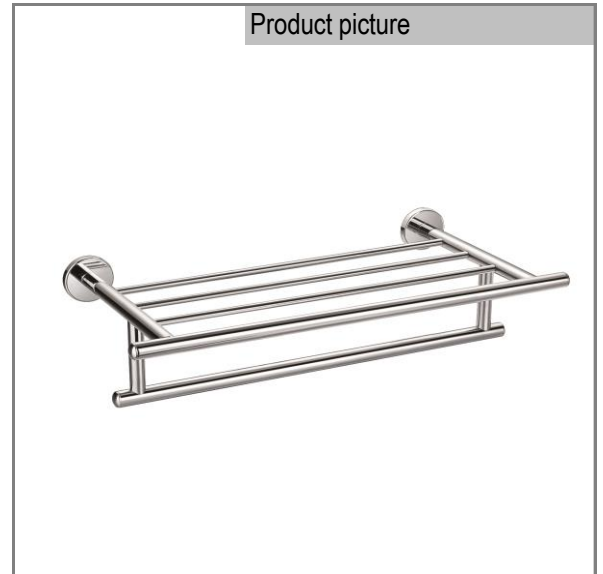

Product: **CALIBER Towel shelf with towel bar**

Ref.: **RAK21020**

Product description

towel shelf with towel bar
wall fastening
with screws and dowels

Finishes:
05 chrome plated

Product picture

Advertisement

- * KLUDI RAK LLC item no. RAK21020
- ** chrome plated brass

towel shelf with towel bar, manufacturer KLUDI RAK LLC CALIBER bathroom accessories item no. RAK21020, with screws and dowels, wall fastening, with center distance 452 mm, height 120mm projection 265 mm,