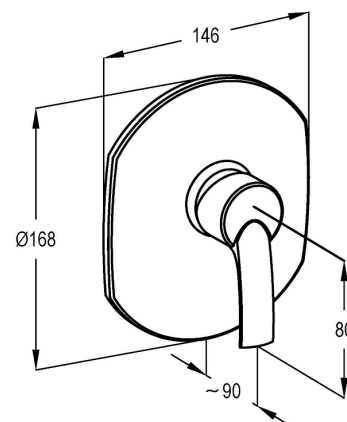

Product: **HARMONY concealed single lever shower mixer, trim set**

Ref.: **RAK15009**

**Product description**

concealed shower mixer  
 trim set  
 solid lever  
 for pre-installation set item no. RAK38621

Finishes:  
 05 chrome plated

Product picture

**Advertisement**

- \* KLUDI RAK LLC item no. RAK15009  
 HARMONY concealed shower mixer, trim set
- \*\* chrome plated metal/plastic
- \*\*\* in accordance to EN 817

concealed shower mixer trim set, manufacturer KLUDI RAK LLC  
 KLUDI RAK HARMONY item no. RAK15009  
 type: concealed shower mixer trim set, solid lever chrome plated brass,  
 cover plate chrome plated plastic,  
 dimensions: cover plate  $\varnothing$ 168/146 mm, projection ~ 90 mm, lever projection 83 mm  
 suitable for pre-installation set item no. RAK38621, not included

Dimensional drawing

Flow rate diagram