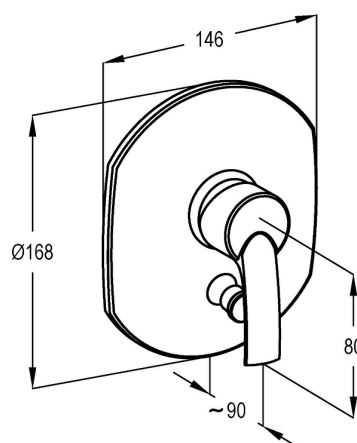

**Product:** HARMONY concealed single lever bath and shower mixer, trim set  
**Ref.:** RAK15005

**Product description**

concealed bath and shower mixer  
 trim set  
 solid lever  
 automatic diverter: shower to bath tub  
 for pre-installation set item no. RAK38621

Finishes:  
 05 chrome plated

Product picture

**Advertisement**

- \* KLUDI RAK LLC item no. RAK15005  
 HARMONY concealed bath and shower mixer, trim set
- \*\* chrome plated metal/plastic
- \*\*\* in accordance to EN 817

concealed bath and shower mixer trim set, manufacturer KLUDI RAK LLC  
 KLUDI RAK HARMONY item no. RAK15005  
 type: concealed bath and shower mixer trim set, solid lever chrome plated metal,  
 cover plate chrome plated plastic, with automatic diverter: shower to bath tub  
 dimensions: cover plate Ø168/146 mm, projection ~ 90 mm, lever projection 83 mm  
 suitable for pre-installation set item no. RAK38621, not included

Dimensional drawing

Flow rate diagram