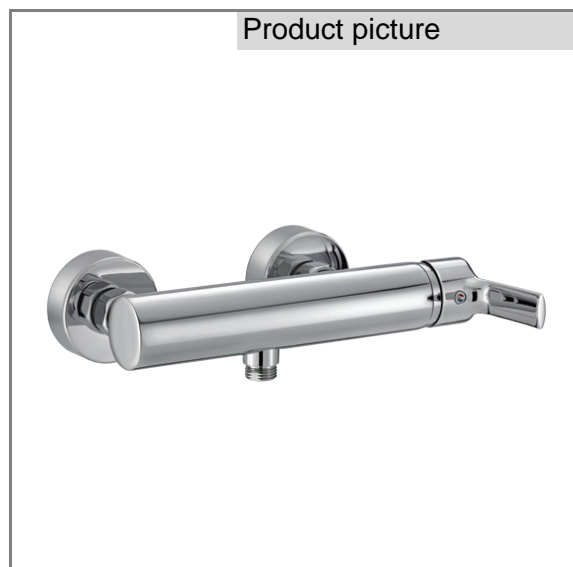

Product: **HARMONY single lever shower mixer DN 15**

Ref.: **RAK15003**

**Product description**

single lever shower mixer DN 15  
 wall fastening  
 solid lever  
 flow class B  
 ceramic cartridge with hot water safety device  
 shower connection 1/2 inch  
 protected against back flow  
 S-unions 1/2 x 3/4 inch  
 in accordance to EN 817

Finishes:  
 05 chrome plated

**Advertisement**

- \* KLUDI RAK LLC item no. RAK15003  
 HARMONY single lever shower mixer
- \*\* chrome plated brass, in accord. to EN 50930-6
- \*\*\* in accordance to EN 817 , EN 1717
- \*\*\*\* ceramic cartridge K-35 with hot water safety device

single lever shower mixer, manufacturer KLUDI RAK LLC  
 KLUDI RAK HARMONY item no. RAK15003  
 type: single lever shower mixer, DN 15 / PN 10, chrome plated brass, solid lever,  
 chrome plated metal, ceramic cartridge K-35 with hot water safety device, protected  
 against back flow EN 1717, shower connection 1/2 inch, flow class B (max. 0.42 l/s),  
 wall fastening, S-unions 1/2 x 3/4 inch, for pressure type water heater,  
 for continuous line heater  
 dimensions: projection 171 mm, projection shower connection 88 mm,  
 lever projection 83 mm