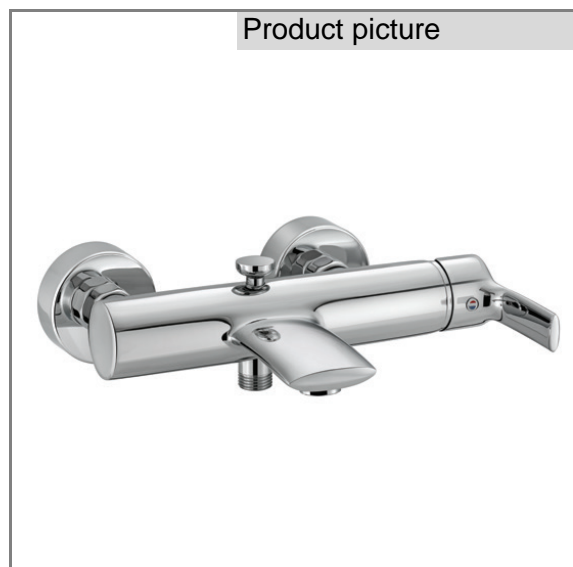

Product: **HARMONY single lever bath and shower mixer DN 15**

Ref.: **RAK15002**

Product description

single lever bath and shower mixer DN 15
 wall fastening
 solid lever
 ceramic cartridge with hot water safety device
 flow straightener M 24 x 1
 flow class CB
 automatic diverter: shower to bath tub
 shower connection 1/2 inch
 protected against back flow
 S-unions 1/2 x 3/4 inch
 in accordance to EN 817

Finishes:
 05 chrome plated

Advertisement

- * KLUDI RAK LLC item no. RAK15002
 HARMONY single lever bath and shower mixer
- ** chrome plated brass, in accord. to EN 50930-6
- *** in accordance to EN 817 , EN 1717
- **** ceramic cartridge K-35 with hot water safety device

single lever bath and shower mixer, manufacturer KLUDI RAK LLC
 KLUDI RAK HARMONY item no. RAK15002
 type: single lever bath and shower mixer, DN 15 / PN 10, chrome plated brass,
 solid lever, chrome plated metal, ceramic cartridge K-35 with hot water safety device,
 with automatic diverter: shower to bath tub, protected against back flow EN 1717,
 wall fastening, bath tub filler with flow straightener M 24 x 1,
 flow class CB (max. 0.42 l/s), shower connection, 1/2 inch, S-unions 1/2 x 3/4 inch
 dimensions: projection shower connection 88 mm, nozzle projection 175/193 mm,
 lever projection 83 mm