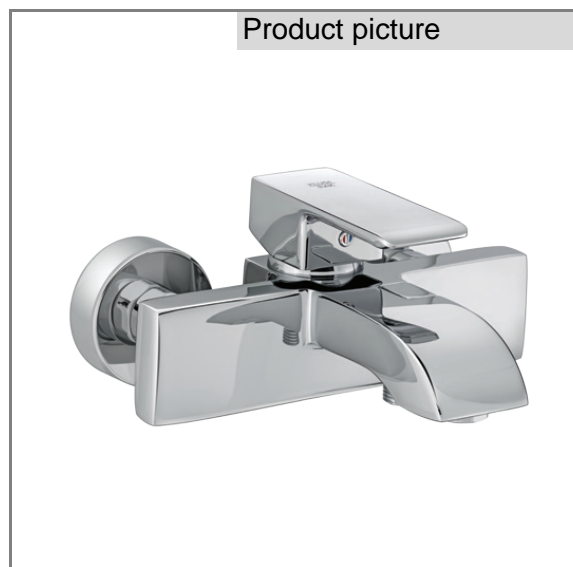

Product: PROFILE STAR single lever bath and shower mixer
DN 15
Ref.: RAK14102

Product description

single lever bath and shower mixer DN 15
 wall fastening
 solid lever
 ceramic cartridge with hot water safety device
 s-pointer aerator M 24 x 1
 flow class CB
 automatic diverter: shower to bath tub
 shower connection 1/2 inch
 protected against back flow
 S-unions 1/2 x 3/4 inch
 in accordance to EN 817

Finishes:
 05 chrome plated

Advertisement

- * KLUDI RAK LLC item no. RAK14102
 PROFILE STAR single lever bath and shower mixer
- ** chrome plated brass, in accord. to EN 50930-6
- *** in accordance to EN 817 , EN 1717
- **** ceramic cartridge K-41 with hot water safety device

single lever bath and shower mixer, manufacturer KLUDI RAK LLC
 KLUDI RAK PROFILE STAR item no. RAK14102
 type: single lever bath and shower mixer, DN 15 / PN 10, chrome plated brass,
 solid lever, chrome plated metal, ceramic cartridge K-41 with hot water safety device,
 with automatic diverter: shower to bath tub, protected against back flow EN 1717,
 wall fastening, bath tub filler with s-pointer aerator M 24 x 1, flow class CB
 (max. 0.42 l/s), shower connection 1/2 inch, S-unions 1/2 x 3/4 inch
 dimensions: projection shower connection 132 mm, nozzle projection 177 mm,
 lever projection 93 mm