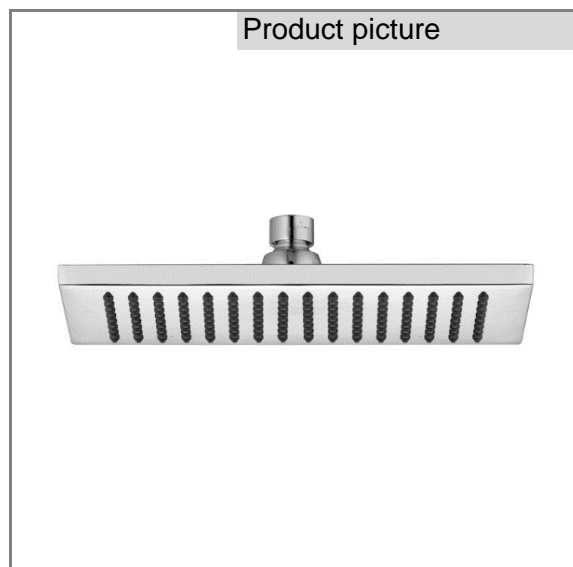

Product: **PROFILE overhead shower DN 15**

Ref.: **RAK14018**

Product description

overhead shower DN 15
 245 mm x 140 mm
 with cleaning system
 with ball joint
 connection 1/2 inch
 without shower arm

Finishes:
 05 chrome plated

Product picture

Advertisement

- * KLUDI RAK LLC item no. RAK14018
 PROFILE overhead shower 245 mm x 140 mm
- ** chrome plated brass/plastic
- *** in accordance to DIN EN 1112

overhead shower, manufacturer KLUDI RAK LLC
 KLUDI RAK PROFILE item no. RAK14018
 type: overhead shower, DN 15, chrome plated brass/plastic, flow rate at 3 bar
 max. 0.35 l/s, with ball joint, female thread connection 1/2 inch, with cleaning
 system, with 128 jets, PN 5
 dimensions: diameter overhead shower 245 x 140 mm