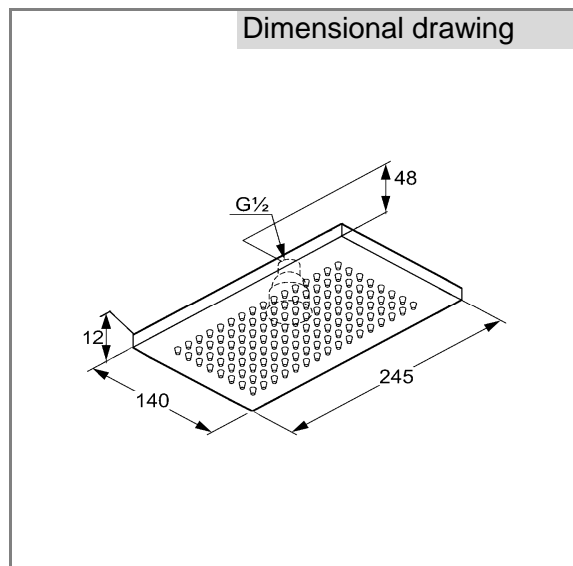

Product: **PROFILE overhead shower DN 15**

Ref.: **RAK14018**

Product description

overhead shower DN 15
 245 mm x 140 mm
 with cleaning system
 with ball joint
 connection 1/2 inch
 without shower arm

Finishes:
 05 chrome plated

Product picture

Advertisement

- * KLUDI RAK LLC item no. RAK14018
 PROFILE overhead shower 245 mm x 140 mm
- ** chrome plated brass/plastic
- *** in accordance to DIN EN 1112

overhead shower, manufacturer KLUDI RAK LLC
 KLUDI RAK PROFILE item no. RAK14018
 type: overhead shower, DN 15, chrome plated brass/plastic, flow rate at 3 bar
 max. 0.35 l/s, with ball joint, female thread connection 1/2 inch, with cleaning
 system, with 128 jets, PN 5
 dimensions: diameter overhead shower 245 x 140 mm

Dimensional drawing

Flow rate diagram