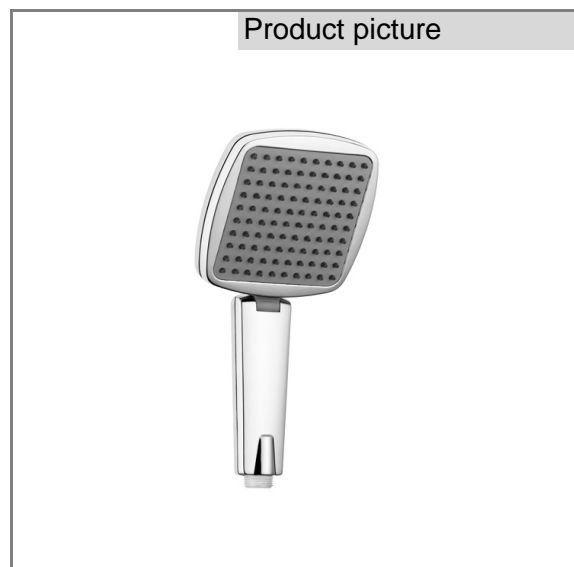

Product: **PROFILE hand shower 1S DN 15**

Ref.: **RAK14010**

Product description

hand shower 1S DN 15
 flow class A
 with cleaning system
 with big size shower spray 130 x 130 mm
 angle adjustable in 5° stages (max. tilt angle 30°)
 voluminous shower spray from 100 spray nozzles
 flow rate 18.9 l/min at 3 bar
 low-aerosol
 connection 1/2 inch
 noise level I
 P- IX 18516/IB

Finishes:
 05 chrome plated

Advertisement

- * KLUDI RAK LLC item no. RAK14010
 PROFILE hand shower
- ** chrome plated plastic
- *** in accordance to DIN EN 1112

hand shower, manufacturer KLUDI RAK LLC
 KLUDI RAK PROFILE item no. RAK14010
 type: hand shower, DN 15 / PN 5, chrome plated plastic, noise level DIN 4109 group I,
 report no. P- IX 18516/IB, flow class A, flow rate 18.9 l/min at 3 bar, low-aerosol,
 connection 1/2 inch male thread, with voluminous shower spray from 100 spray
 nozzles, with cleaning system, with adjustable shower head, angle adjustable in 5°
 stages (max. tilt angle 30°), for pressure type water heater, for continuous line heater
 dimensions: shower head 130 x 130 mm, length 275 mm