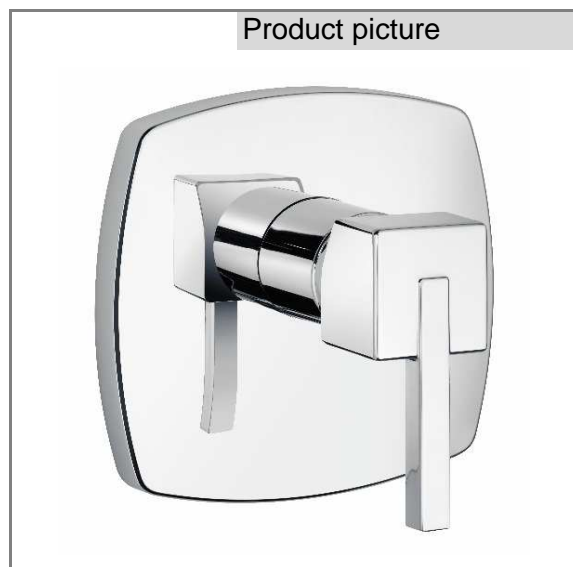

Product: PROFILE concealed single lever shower mixer,
trim set
Ref.: RAK14006

Product description

concealed shower mixer
trim set
solid lever
for pre-installation set item no. RAK33434

Finishes:
05 chrome plated

Product picture

Advertisement

- * KLUDI RAK LLC item no. RAK14006
PROFILE concealed shower mixer, trim set
- ** chrome plated brass/plastic
- *** in accordance to EN 817

concealed shower mixer trim set, manufacturer KLUDI RAK LLC
KLUDI RAK PROFILE item no. RAK14006
type: concealed shower mixer trim set, solid lever chrome plated brass,
cover plate chrome plated plastic,
dimensions: cover plate 170/170 mm, projection ~ 80 mm, lever projection 93 mm
suitable for pre-installation set item no. RAK33434, not included