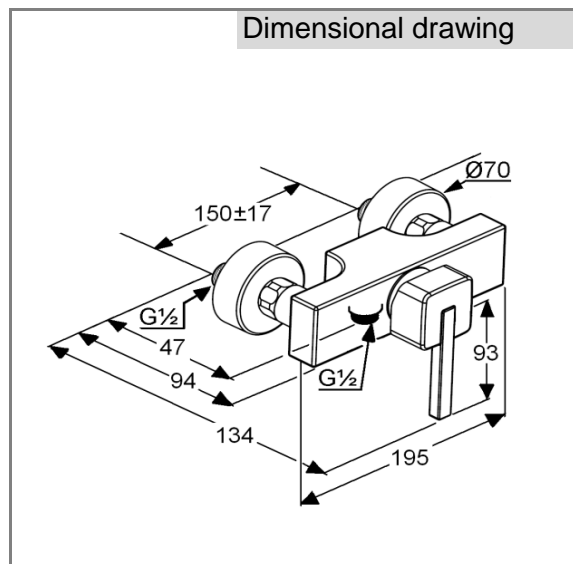

Product: **PROFILE single lever shower mixer DN 15**

Ref.: **RAK14005**

Product description

single lever shower mixer DN 15
 wall fastening
 solid lever
 flow class B
 ceramic cartridge with hot water safety device
 shower connection 1/2 inch
 protected against back flow
 S-unions 1/2 x 3/4 inch
 in accordance to EN 817

Finishes:
 05 chrome plated

Product picture

Advertisement

- * KLUDI RAK LLC item no. RAK14005
 PROFILE single lever shower mixer
- ** chrome plated brass, in accord. to EN 50930-6
- *** in accordance to EN 817 , EN 1717
- **** ceramic cartridge K-41 with hot water safety device

single lever shower mixer, manufacturer KLUDI RAK LLC
 KLUDI RAK PROFILE item no. RAK14005
 type: single lever shower mixer, DN 15 / PN 10, chrome plated brass, solid lever,
 chrome plated metal, ceramic cartridge K-41 with hot water safety device, protected
 against back flow EN 1717, shower connection 1/2 inch, flow class B (max. 0.42 l/s),
 wall fastening, S-unions 1/2 x 3/4 inch, for pressure type water heater,
 for continuous line heater
 dimensions: projection 134 mm, projection shower connection 47 mm,
 lever projection 93 mm

Dimensional drawing

Flow rate diagram