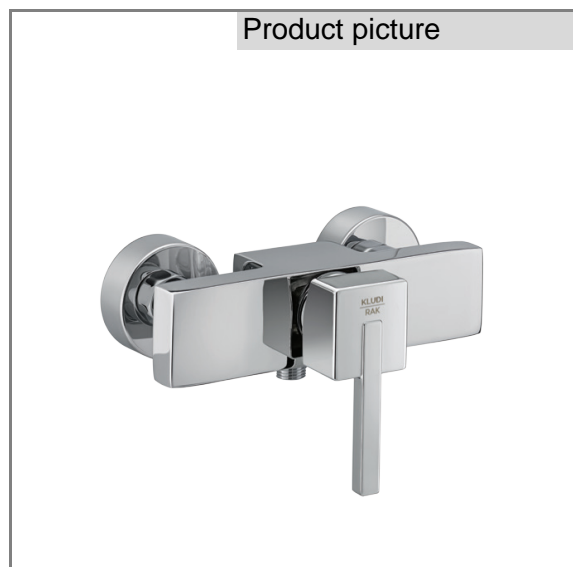

Product: **PROFILE single lever shower mixer DN 15**

Ref.: **RAK14005**

Product description

single lever shower mixer DN 15
 wall fastening
 solid lever
 flow class B
 ceramic cartridge with hot water safety device
 shower connection 1/2 inch
 protected against back flow
 S-unions 1/2 x 3/4 inch
 in accordance to EN 817

Finishes:
 05 chrome plated

Product picture

Advertisement

- * KLUDI RAK LLC item no. RAK14005
 PROFILE single lever shower mixer
- ** chrome plated brass, in accord. to EN 50930-6
- *** in accordance to EN 817 , EN 1717
- **** ceramic cartridge K-41 with hot water safety device

single lever shower mixer, manufacturer KLUDI RAK LLC
 KLUDI RAK PROFILE item no. RAK14005
 type: single lever shower mixer, DN 15 / PN 10, chrome plated brass, solid lever,
 chrome plated metal, ceramic cartridge K-41 with hot water safety device, protected
 against back flow EN 1717, shower connection 1/2 inch, flow class B (max. 0.42 l/s),
 wall fastening, S-unions 1/2 x 3/4 inch, for pressure type water heater,
 for continuous line heater
 dimensions: projection 134 mm, projection shower connection 47 mm,
 lever projection 93 mm