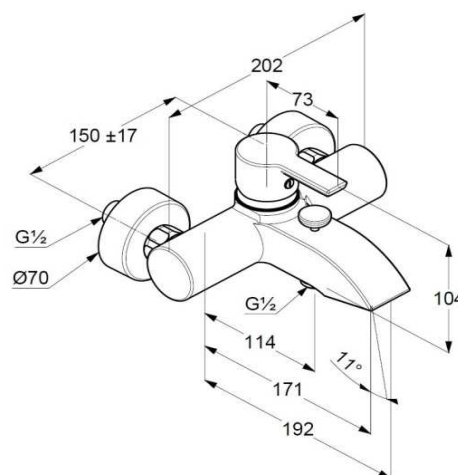

Product: **PASSION single lever bath and shower mixer DN 15**

Ref.: **RAK13102**

Product description

single lever bath and shower mixer DN 15
 wall fastening
 solid lever
 ceramic cartridge with hot water safety device
 aerator M 24 x 1
 flow class CB
 automatic diverter: shower to bath tub
 shower connection 1/2 inch
 protected against back flow
 S-unions 1/2 x 3/4 inch
 in accordance to EN 817

Finishes:
 05 chrome plated

Product picture

Advertisement

- * KLUDI RAK LLC item no. RAK13102
 PASSION single lever bath and shower mixer
- ** chrome plated brass, in accord. to EN 50930-6
- *** in accordance to EN 817 , EN 1717
- **** ceramic cartridge K-35 with hot water safety device

single lever bath and shower mixer, manufacturer KLUDI RAK LLC
 KLUDI RAK PASSION item no. RAK13102
 type: single lever bath and shower mixer, DN 15 / PN 10, chrome plated brass,
 solid lever, chrome plated metal, ceramic cartridge K-35 with hot water safety device,
 with automatic diverter: shower to bath tub, protected against back flow EN 1717,
 wall fastening, bath tub filler with aerator M 24 x 1, flow class CB (max. 0.42 l/s),
 shower connection 1/2 inch, S-unions 1/2 x 3/4 inch
 dimensions: projection shower connection 114 mm, nozzle projection 171/192 mm,
 lever projection 73 mm

Dimensional drawing

Flow rate diagram