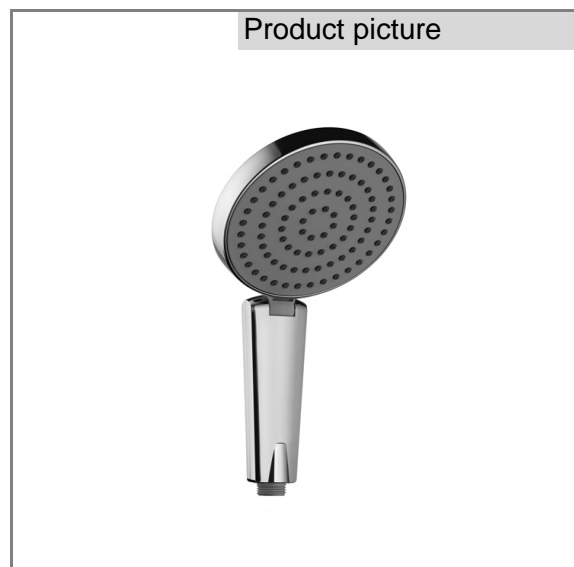

Product: **PASSION hand shower 1 S DN 15**

Ref.: **RAK13019**

Product description

hand shower 1 S DN 15
 with cleaning system
 with big size shower spray \varnothing 137 mm
 angle adjustable in 5° stages (max. tilt angle 30°)
 voluminous shower spray from 90 spray nozzles
 flow rate 18.7 l/min at 3 bar
 low-aerosol
 connection 1/2 inch
 noise level I
 P- IX 19052/IB

Finishes:
 05 chrome plated

Advertisement

- * KLUDI RAK LLC item no. RAK13019
 PASSION hand shower
- ** chrome plated plastic
- *** in accordance to DIN EN 1112

hand shower, manufacturer KLUDI RAK LLC
 KLUDI RAK PASSION item no. RAK13019
 type: hand shower, DN 15 / PN 5, chrome plated plastic, noise level DIN 4109 group I,
 report no. P- IX 19052/IB, flow rate 18.7 l/min at 3 bar, low-aerosol,
 connection 1/2 inch male thread, with voluminous shower spray from 90 spray
 nozzles, with cleaning system, with adjustable shower head, angle adjustable in 5°
 stages (max. tilt angle 30°), for pressure type water heater, for continuous line heater
 dimensions: diameter shower head 137 mm, length 275 mm