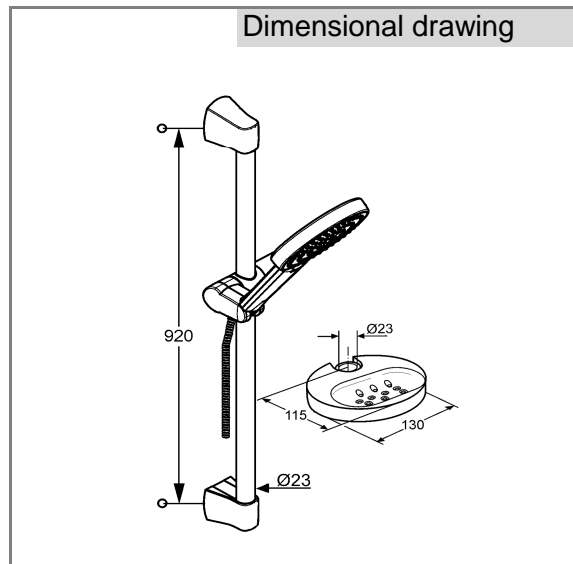

Product: **PASSION shower set 1 S DN 15**

Ref.: **RAK13017**

**Product description**

shower set 1 S DN 15

L = 900 mm

wall rail with horizontally and vertically adjustable slider

SIRENAFLEX shower hose

1/2 x 1/2 inch x 1600 mm

with shower holder for conical nuts, with horizontally and vertically adjustable slider,

with SIRENAFLEX shower hose with metal-effect and conical nuts 1/2 x 1/2 inch x

1600 mm, with fastening materials,

system, with adjustable shower head, angle adjustable in 5° stages (max. tilt angle 30°),

with soap dish, for pressure type water heater, for continuous line heater

dimensions: borehole distance 920 mm, pipe diameter 23 mm, diameter shower

head 137 mm, hand shower length 275 mm

Finishes:

05 chrome plated

Product picture

Dimensional drawing

Flow rate diagram