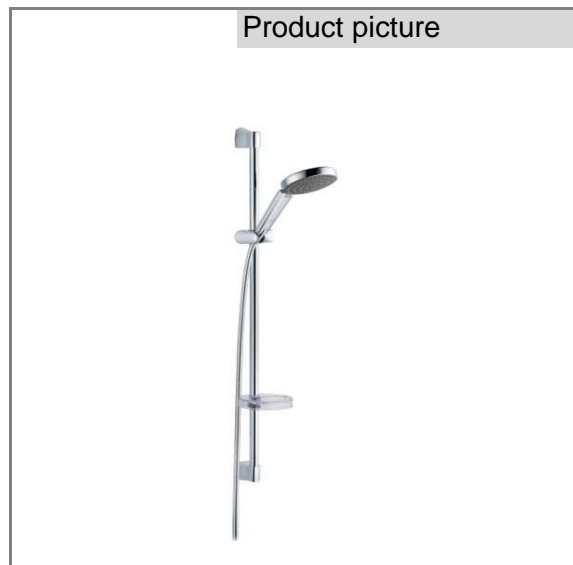

with conical nuts

PASSION hand shower 1 S

with cleaning system

angle adjustable in 5° stages (max. tilt angle 30°)

voluminous shower spray from 90 spray nozzles

with soap dish

with screws and dowels

**Advertisement**

with shower holder for conical nuts, with horizontally and vertically adjustable slider,

with SIRENAFLEX shower hose with metal-effect and conical nuts 1/2 x 1/2 inch x

1600 mm, with fastening materials,

system, with adjustable shower head, angle adjustable in 5° stages (max. tilt angle 30°),

with soap dish, for pressure type water heater, for continuous line heater

dimensions: borehole distance 920 mm, pipe diameter 23 mm, diameter shower

head 137 mm, hand shower length 275 mm

Finishes:

05 chrome plated

Product picture

Dimensional drawing

Flow rate diagram