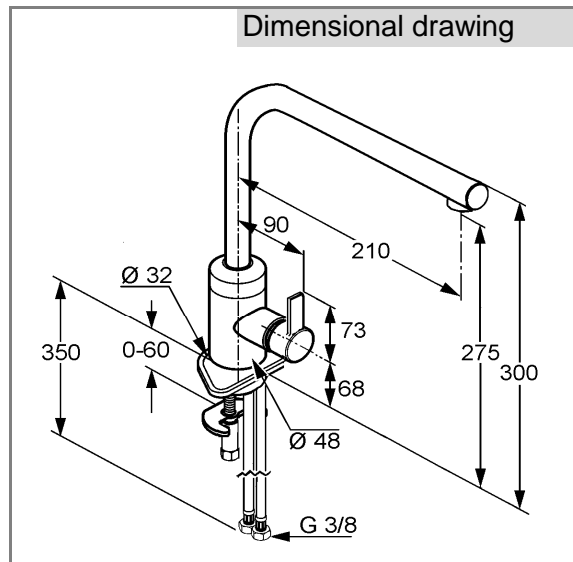

Product: **PASSION single lever sink mixer DN 10**

Ref.: **RAK13012**

Product description

single lever sink mixer DN 10
 single hole mounted
 solid lever
 ceramic cartridge with hot water safety device
 swivelling (360°) spout l = 245 mm
 PCA cache aerator M 16.5 x 1
 flow class Z
 flexible high pressure supply tubes 3/8 inch
 rapid installation set
 in accordance to EN 817

single lever sink mixer, manufacturer KLUDI RAK LLC
 KLUDI RAK PASSION item no. RAK13012
 type: single lever sink mixer, DN 10 / PN 10, with swivelling (360°) spout l = 245 mm,
 chrome plated brass, solid lever,
 chrome plated metal, ceramic cartridge K-35 with hot water safety device,
 PCA cache aerator M 16.5 x 1, flow class Z (max. 0.15 l/s), flexible high pressure supply
 tubes 3/8 inch with DVGW / KIWA / WRAS / CSTBAT approval, rapid installation set,
 dimensions: height 300 mm, nozzle height 275 mm, nozzle projection 210 mm,
 lever projection 73 mm

Product picture

Dimensional drawing

Flow rate diagram