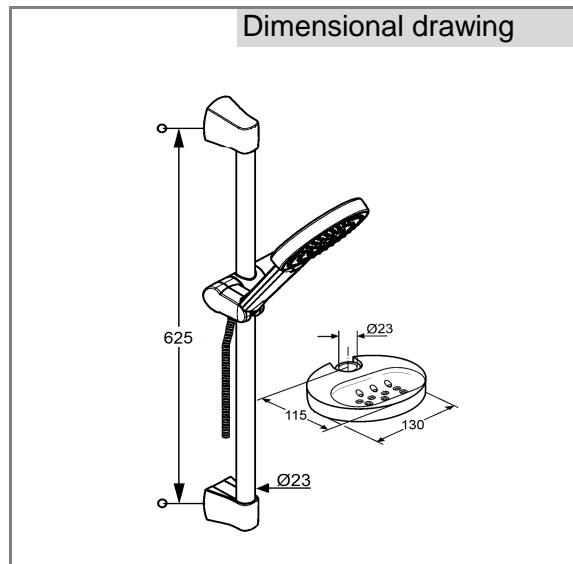

Product: **PASSION shower set 1 S DN 15**

Ref.: **RAK13007**

Product description

shower set 1 S DN 15

L = 600 mm

wall rail with horizontally and vertically adjustable slider

SIRENAFLEX shower hose

1/2 x 1/2 inch x 1600 mm

with shower holder for conical nuts, with horizontally and vertically adjustable slider,

with SIRENAFLEX shower hose with metal-effect and conical nuts 1/2 x 1/2 inch x

1600 mm, with fastening materials,

system, with adjustable shower head, angle adjustable in 5° stages (max. tilt angle 30°),

with soap dish, for pressure type water heater, for continuous line heater

dimensions: borehole distance 625 mm, pipe diameter 23 mm, diameter shower

head 137 mm, hand shower length 275 mm

Finishes:

05 chrome plated

Product picture

Dimensional drawing

Flow rate diagram