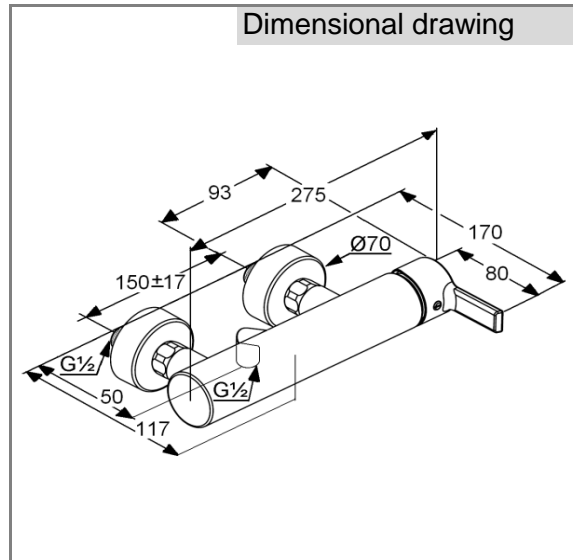

Product: **PASSION single lever shower mixer DN 15**

Ref.: **RAK13005**

**Product description**

single lever shower mixer DN 15  
 wall fastening  
 solid lever  
 flow class B  
 ceramic cartridge with hot water safety device  
 shower connection 1/2 inch  
 protected against back flow  
 S-unions 1/2 x 3/4 inch  
 in accordance to EN 817

single lever shower mixer, manufacturer KLUDI RAK LLC  
 KLUDI RAK PASSION item no. RAK13005  
 type: single lever shower mixer, DN 15 / PN 10, chrome plated brass, solid lever,  
 chrome plated metal, ceramic cartridge K-41 with hot water safety device, protected  
 against back flow EN 1717, shower connection 1/2 inch, flow class B (max. 0.42 l/s),  
 wall fastening, S-unions 1/2 x 3/4 inch, for pressure type water heater, for continuous  
 line heater  
 dimensions: projection 117 mm, projection shower connection 50 mm,  
 lever projection 80 mm

Dimensional drawing

Flow rate diagram