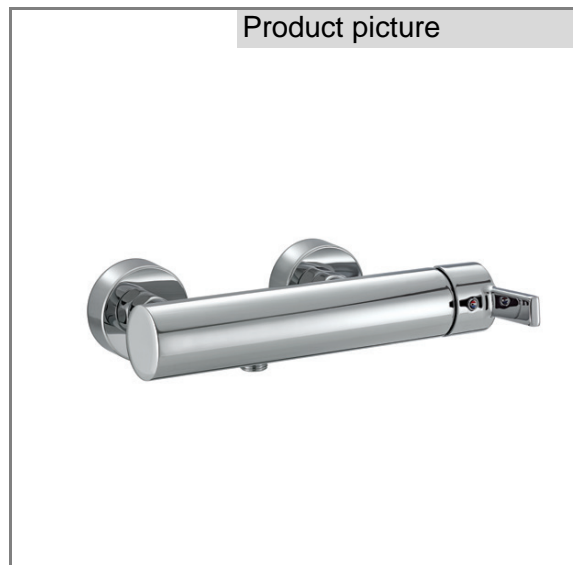

Product: **PASSION single lever shower mixer DN 15**

Ref.: **RAK13005**

**Product description**

single lever shower mixer DN 15  
 wall fastening  
 solid lever  
 flow class B  
 ceramic cartridge with hot water safety device  
 shower connection 1/2 inch  
 protected against back flow  
 S-unions 1/2 x 3/4 inch  
 in accordance to EN 817

Finishes:  
 05 chrome plated

Product picture

**Advertisement**

- \* KLUDI RAK LLC item no. RAK13005  
 PASSION single lever shower mixer
- \*\* chrome plated brass, in accord. to EN 50930-6
- \*\*\* in accordance to EN 817 , EN 1717
- \*\*\*\* ceramic cartridge K-41 with hot water safety device

single lever shower mixer, manufacturer KLUDI RAK LLC  
 KLUDI RAK PASSION item no. RAK13005  
 type: single lever shower mixer, DN 15 / PN 10, chrome plated brass, solid lever,  
 chrome plated metal, ceramic cartridge K-41 with hot water safety device, protected  
 against back flow EN 1717, shower connection 1/2 inch, flow class B (max. 0.42 l/s),  
 wall fastening, S-unions 1/2 x 3/4 inch, for pressure type water heater, for continuous  
 line heater  
 dimensions: projection 117 mm, projection shower connection 50 mm,  
 lever projection 80 mm